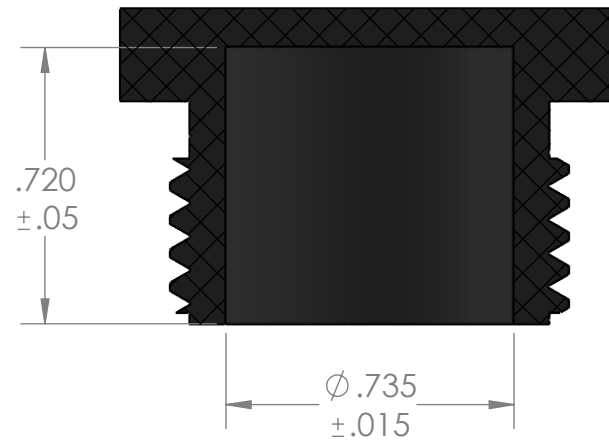

SECTION A-A

PROPRIETARY AND CONFIDENTIAL

Description

THE INFORMATION CONTAINED IN THIS DRAWING IS THE SOLE PROPERTY OF INDUSTRIAL SPECIALTIES MFG. AND IS MED SPECIALITES. ANY REPRODUCTION IN PART OR AS A WHOLE WITHOUT THE WRITTEN PERMISSION OF INDUSTRIAL SPECIALTIES MFG. AND IS MED SPECIALITES IS PROHIBITED.

Male Garden Hose Hex Plug,
Black Polypropylene

NAME	DATE
M.E.	12/19/2017

PART#

GHP-BPP

REV
2

SHEET 1 OF 1

SCALE: 2:1

DO NOT SCALE DRAWING

industrialspec.com | 800-781-8486