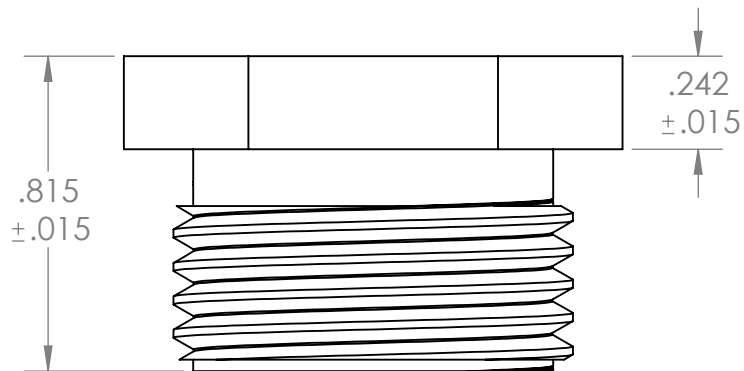

REVISIONS		
REV. 2	Adjusted Dimensions adding Tolerances	2/4/2019

SECTION A-A

PROPRIETARY AND CONFIDENTIAL

Description

THE INFORMATION CONTAINED IN THIS DRAWING IS THE SOLE PROPERTY OF INDUSTRIAL SPECIALTIES MFG. AND IS MED SPECIALITES. ANY REPRODUCTION IN PART OR AS A WHOLE WITHOUT THE WRITTEN PERMISSION OF INDUSTRIAL SPECIALTIES MFG. AND IS MED SPECIALITES IS PROHIBITED.

Male Garden Hose Hex Plug,
Black Polypropylene

NAME	DATE
M.E.	12/19/2017

PART#

GHP-BPP

REV
2

SHEET 1 OF 1

SCALE: 2:1

DO NOT SCALE DRAWING

industrialspec.com | 800-781-8486