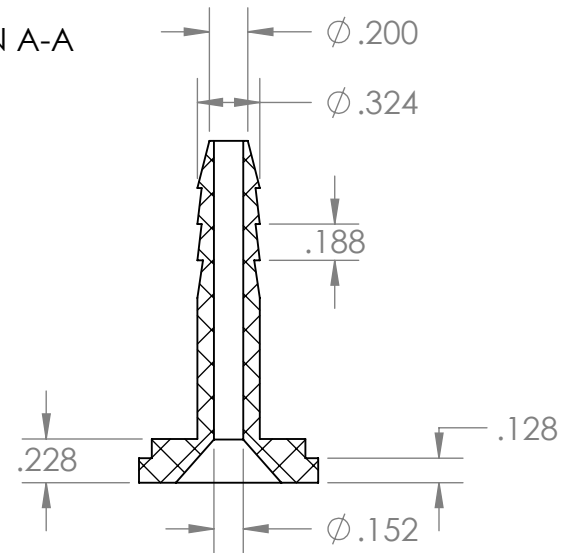

SECTION A-A

PROPRIETARY AND CONFIDENTIAL

Description

1/4" Hose Barb Garden Hose Flat Seat Connector, Black Polypropylene

For Use with GHPS-34-BPP

THE INFORMATION CONTAINED IN THIS DRAWING IS THE SOLE PROPERTY OF INDUSTRIAL SPECIALTIES MFG. AND IS MED SPECIALITES. ANY REPRODUCTION IN PART OR AS A WHOLE WITHOUT THE WRITTEN PERMISSION OF INDUSTRIAL SPECIALTIES MFG. AND IS MED SPECIALITES IS PROHIBITED.

NAME DATE
DRAWN BY: M.E. 7/31/2018

SHEET 1 OF 1

SCALE: 1:1

DO NOT SCALE DRAWING

PART#

GHHBL-14-BPP

REV
1

industrialspec.com | 800-781-8486