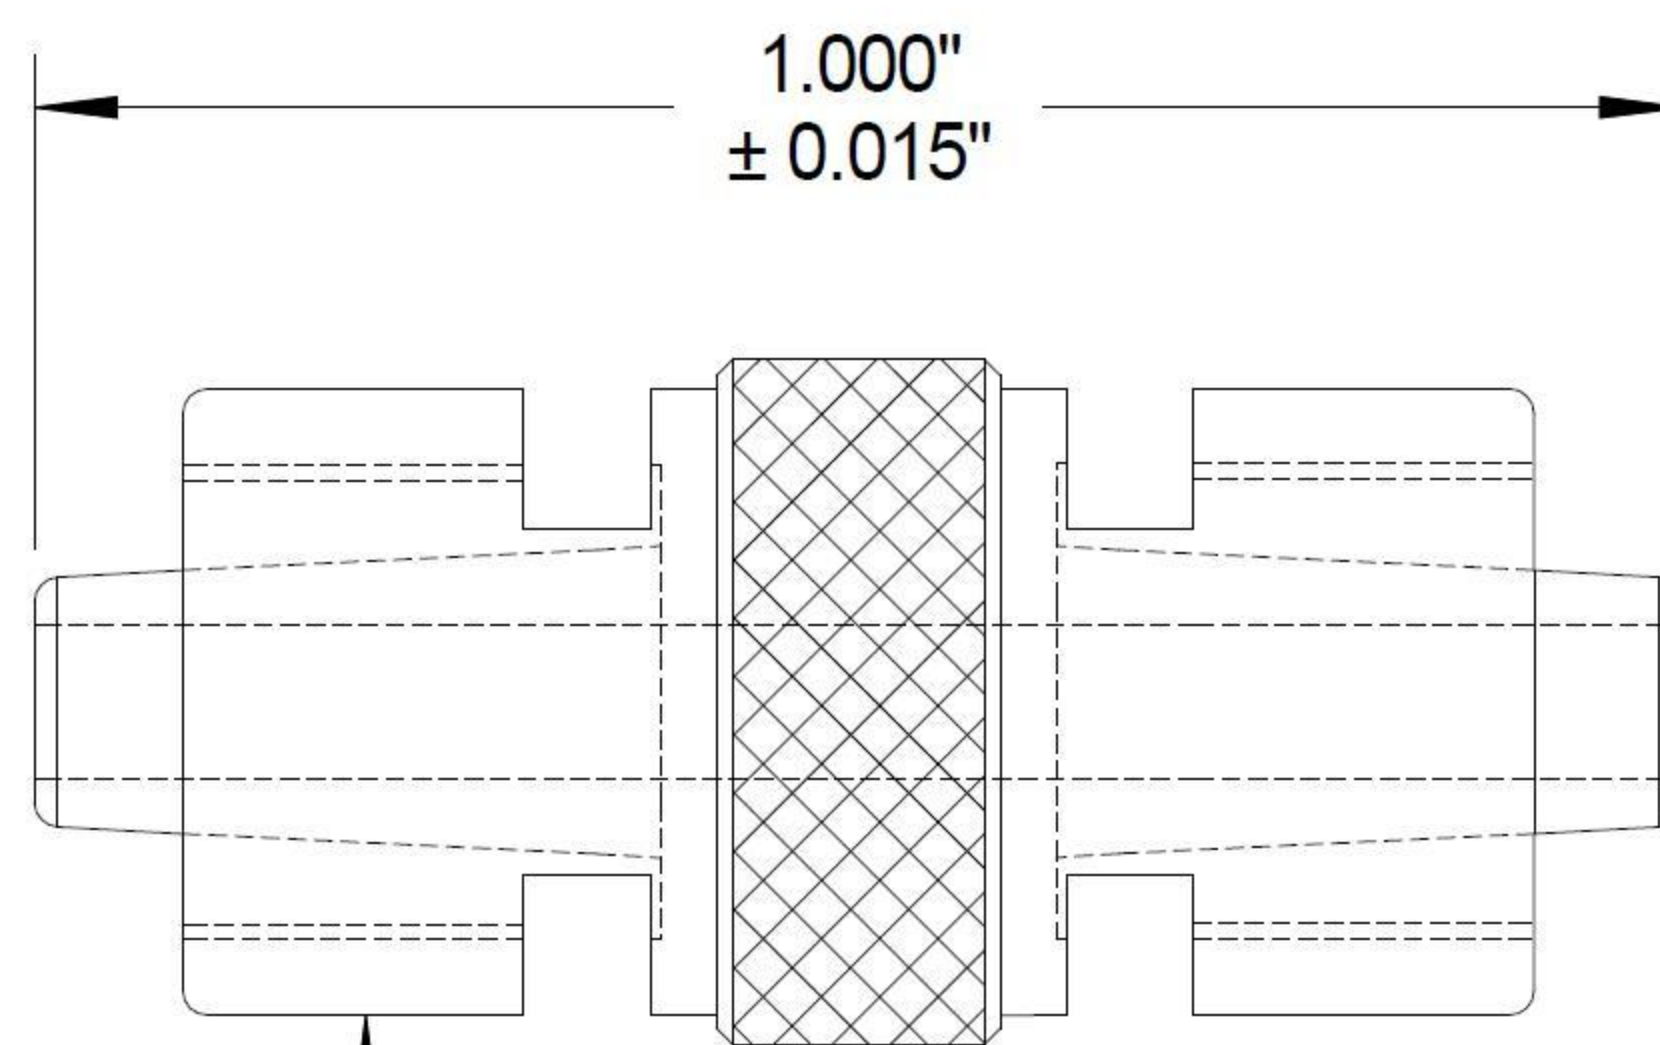

INDUSTRIAL SPECIALTIES MFG.

4091 S. Eliot St., Englewood, CO 80110-4396 • 303-781-8486 FAX: 303-761-7939 • www.industrialspec.com

CMLMLLJ-NI

Male Luer Lock x Male Luer Lock
Round Body with Knurled Grip
Nickel Plated

MALE LUER LOCK
x 2 PLC

TOLERANCES: unless otherwise noted

.XX ± .010
.XXX ± .005
ANGLES ± 3 DEG.

DIMENSIONS ARE IN INCHES