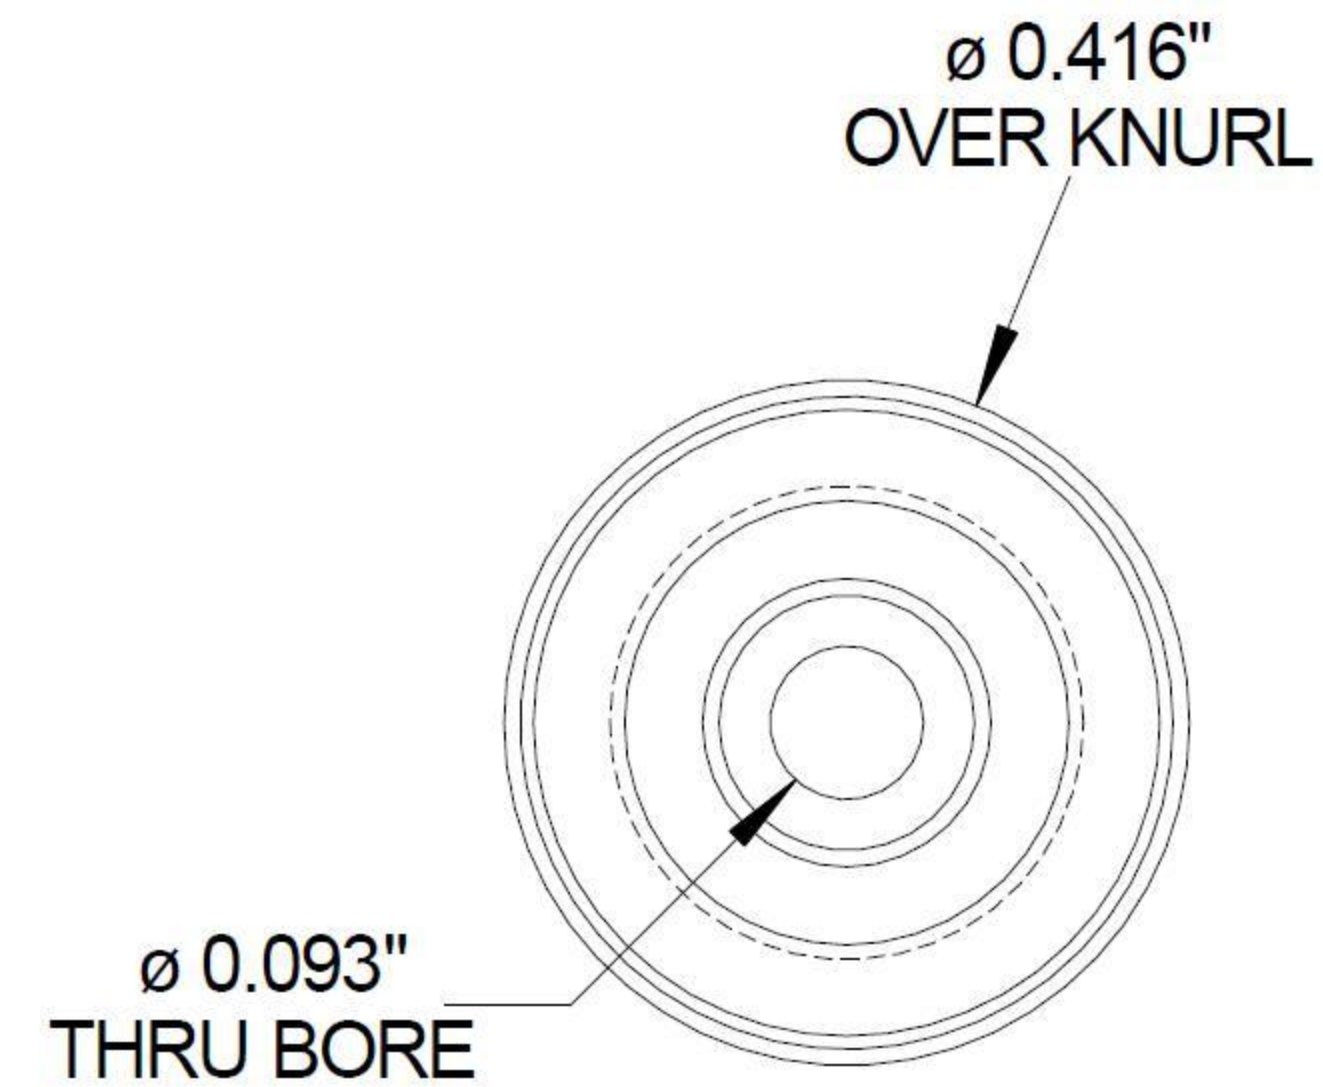

INDUSTRIAL SPECIALTIES MFG.

4091 S. Eliot St., Englewood, CO 80110-4396 • 303-781-8486 FAX: 303-761-7939 • www.industrialspec.com

CMLMLLJ-NI

Male Luer Lock x Male Luer Lock
Round Body with Knurled Grip
Nickel Plated

MALE LUER LOCK
x 2 PLC

TOLERANCES: unless otherwise noted

.XX ± .010
.XXX ± .005
ANGLES ± 3 DEG.

DIMENSIONS ARE IN INCHES