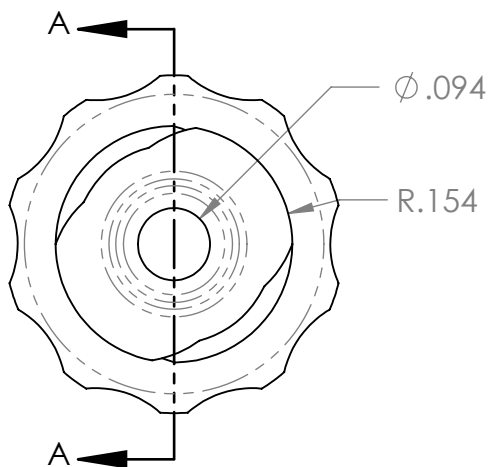

PROPRIETARY AND CONFIDENTIAL

Description

THE INFORMATION CONTAINED IN THIS DRAWING IS THE SOLE PROPERTY OF INDUSTRIAL SPECIALTIES MFG. AND IS MED SPECIALITES. ANY REPRODUCTION IN PART OR AS A WHOLE WITHOUT THE WRITTEN PERMISSION OF INDUSTRIAL SPECIALTIES MFG. AND IS MED SPECIALITES IS PROHIBITED.

Male Luer Lock x Female Luer Thread,
Clear Polycarbonate

NAME	DATE
M.E.	8/25/2017

PART#
CMLFL-PC

REV
1

SHEET 1 OF 1

SCALE: 4:1

DO NOT SCALE DRAWING

industrialspec.com | 800-781-8486