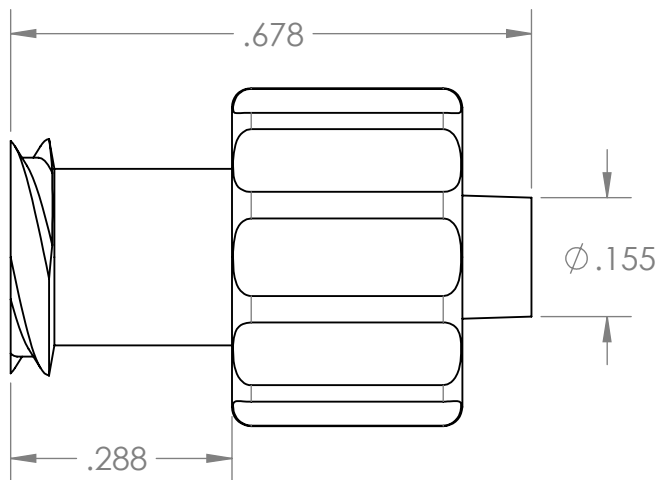

PROPRIETARY AND CONFIDENTIAL

Description

THE INFORMATION CONTAINED IN THIS DRAWING IS THE SOLE PROPERTY OF INDUSTRIAL SPECIALTIES MFG. AND IS MED SPECIALITES. ANY REPRODUCTION IN PART OR AS A WHOLE WITHOUT THE WRITTEN PERMISSION OF INDUSTRIAL SPECIALTIES MFG. AND IS MED SPECIALITES IS PROHIBITED.

Male Luer Lock x Female Luer Thread,
Clear Polycarbonate

NAME	DATE
M.E.	8/25/2017

PART#
CMLFL-PC

REV
1

SHEET 1 OF 1

SCALE: 4:1

DO NOT SCALE DRAWING

industrialspec.com | 800-781-8486