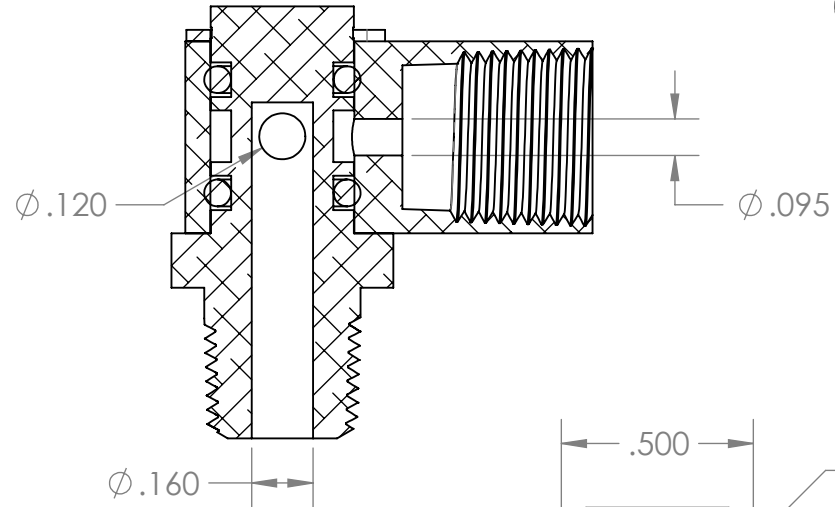

SECTION A-A

PROPRIETARY AND CONFIDENTIAL

**Description**

1/8" Male NPT x 1/8" Female NPT Swivel Elbow,  
Buna-N Seals, Nickel Plated Brass

THE INFORMATION CONTAINED IN THIS DRAWING IS THE SOLE PROPERTY OF INDUSTRIAL SPECIALTIES MFG. AND IS MED SPECIALITES. ANY REPRODUCTION IN PART OR AS A WHOLE WITHOUT THE WRITTEN PERMISSION OF INDUSTRIAL SPECIALTIES MFG. AND IS MED SPECIALITES IS PROHIBITED.

NAME	DATE
M.E.	6/27/2019

**PART#**  
CLS-2MF-BU-NI

REV  
1

SHEET 1 OF 1

SCALE: 2:1

DO NOT SCALE DRAWING

industrialspec.com | 800-781-8486