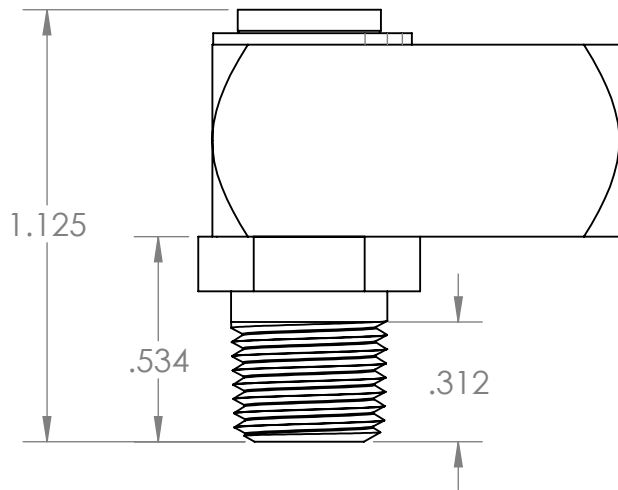

SECTION A-A

PROPRIETARY AND CONFIDENTIAL

**Description**

1/8" Male NPT x 1/8" Female NPT Swivel Elbow,  
Buna-N Seals, Nickel Plated Brass

THE INFORMATION CONTAINED IN THIS DRAWING IS THE SOLE PROPERTY OF INDUSTRIAL SPECIALTIES MFG. AND IS MED SPECIALITES. ANY REPRODUCTION IN PART OR AS A WHOLE WITHOUT THE WRITTEN PERMISSION OF INDUSTRIAL SPECIALTIES MFG. AND IS MED SPECIALITES IS PROHIBITED.

NAME	DATE
M.E.	6/27/2019

**PART#**  
CLS-2MF-BU-NI

REV  
1

SHEET 1 OF 1

SCALE: 2:1

DO NOT SCALE DRAWING

industrialspec.com | 800-781-8486