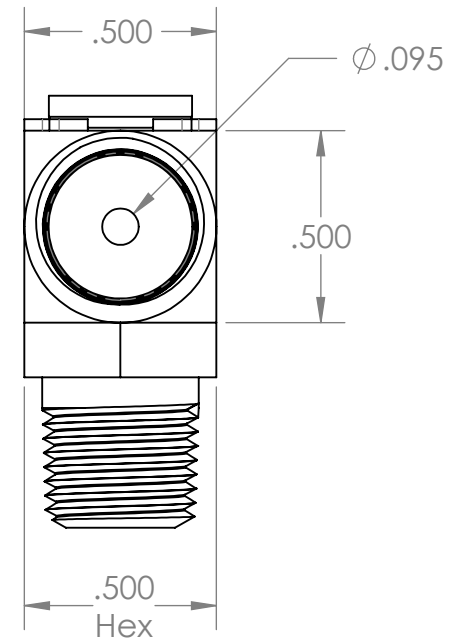

SECTION A-A

PROPRIETARY AND CONFIDENTIAL

**Description**

1/8" Male NPT x 1/8" Female NPT Swivel Elbow,  
Buna-N Seals, Nickel Plated Brass

THE INFORMATION CONTAINED IN THIS DRAWING IS THE SOLE PROPERTY OF INDUSTRIAL SPECIALTIES MFG. AND IS MED SPECIALITES. ANY REPRODUCTION IN PART OR AS A WHOLE WITHOUT THE WRITTEN PERMISSION OF INDUSTRIAL SPECIALTIES MFG. AND IS MED SPECIALITES IS PROHIBITED.

NAME	DATE
M.E.	6/27/2019

**PART#**  
CLS-2MF-BU-NI

REV  
1

SHEET 1 OF 1

SCALE: 2:1

DO NOT SCALE DRAWING

industrialspec.com | 800-781-8486