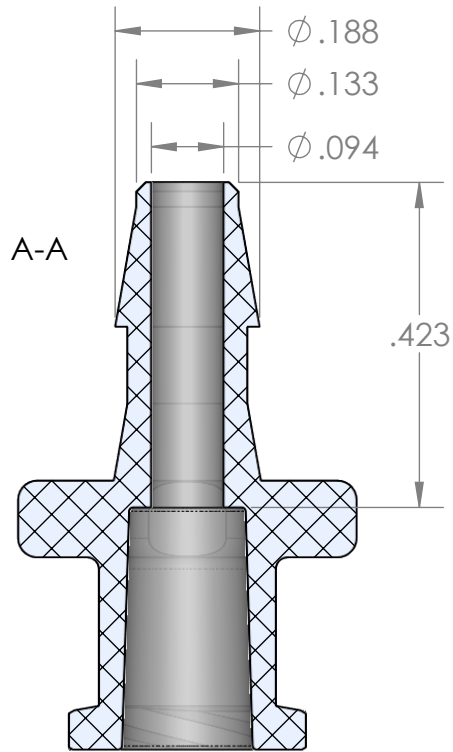

SECTION A-A