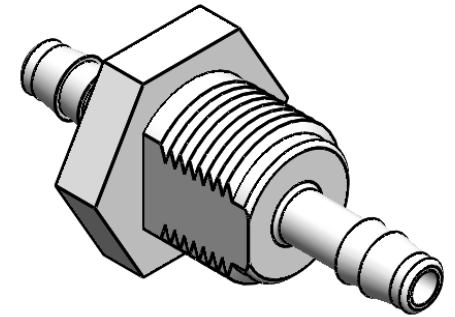

PROPRIETARY AND CONFIDENTIAL

Description

THE INFORMATION CONTAINED IN THIS DRAWING IS THE SOLE PROPERTY OF INDUSTRIAL SPECIALTIES MFG. AND IS MED SPECIALITES. ANY REPRODUCTION IN PART OR AS A WHOLE WITHOUT THE WRITTEN PERMISSION OF INDUSTRIAL SPECIALTIES MFG. AND IS MED SPECIALITES IS PROHIBITED.

1/8" Hose Barb Panel Mount,
1/2-24 Panel Thread,
Natural Nylon

NAME DATE
DRAWN BY: M.E. 2/13/2014

PART# BHRW-18-N

REV
1

SHEET 1 OF 1

SCALE: 2:1

DO NOT SCALE DRAWING

Industrial Specialties Mfg.
IS Med Specialties