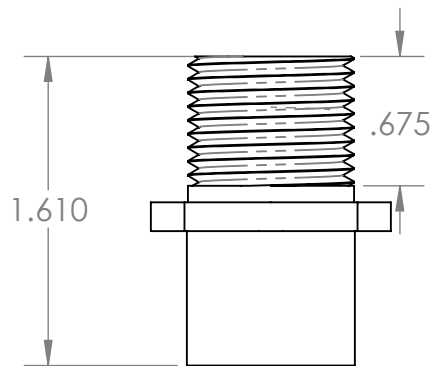

SECTION A-A

PROPRIETARY AND CONFIDENTIAL

Description

THE INFORMATION CONTAINED IN THIS DRAWING IS THE SOLE PROPERTY OF INDUSTRIAL SPECIALTIES MFG. AND IS MED SPECIALITES. ANY REPRODUCTION IN PART OR AS A WHOLE WITHOUT THE WRITTEN PERMISSION OF INDUSTRIAL SPECIALTIES MFG. AND IS MED SPECIALITES IS PROHIBITED.

3/8" Female NPT Bulkhead,
7/8-14 UNF Panel Thread,
Black Delrin

NAME	DATE
M.E.	12/30/2014

PART#	REV
BHF-6-D	1

SHEET 1 OF 1

SCALE: 1:1

DO NOT SCALE DRAWING