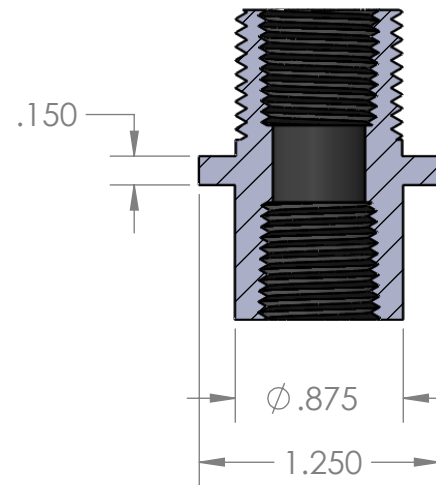

SECTION A-A