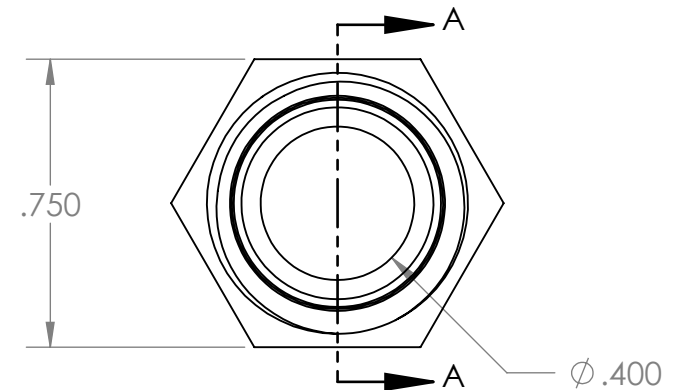

SECTION A-A

PROPRIETARY AND CONFIDENTIAL

Description

THE INFORMATION CONTAINED IN THIS DRAWING IS THE SOLE PROPERTY OF INDUSTRIAL SPECIALTIES MFG. AND IS MED SPECIALITES. ANY REPRODUCTION IN PART OR AS A WHOLE WITHOUT THE WRITTEN PERMISSION OF INDUSTRIAL SPECIALTIES MFG. AND IS MED SPECIALITES IS PROHIBITED.

1/2" Hose Barb Panel Mount Connector,
1 1/16-24 Panel Thread, Panel Nut Included,
White Acetal

NAME	DATE
M.E.	12/17/2019

PART#
BHRW-12-AC

REV
1

SHEET 1 OF 1

SCALE: 2:1

DO NOT SCALE DRAWING

industrialspec.com | 800-781-8486