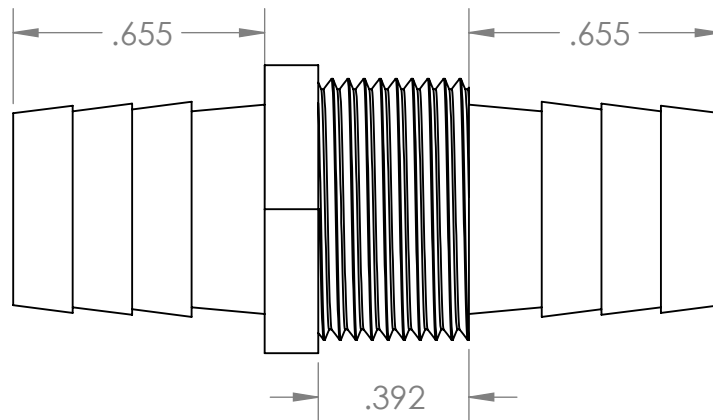

SECTION A-A