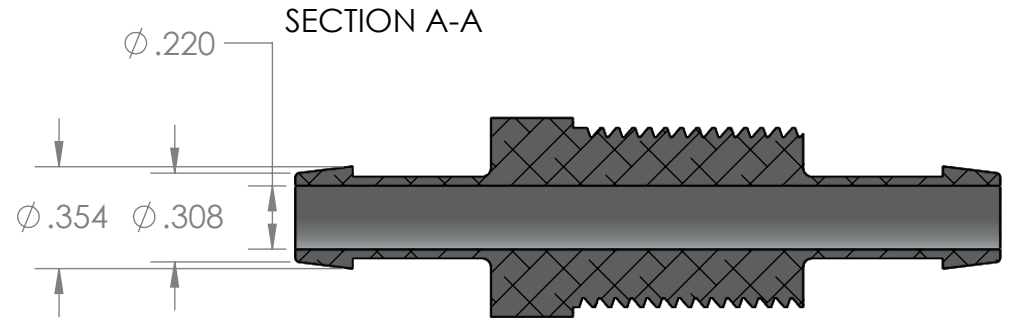

Washer

Panel Nut

PROPRIETARY AND CONFIDENTIAL

**Description**

THE INFORMATION CONTAINED IN THIS DRAWING IS THE SOLE PROPERTY OF INDUSTRIAL SPECIALTIES MFG. AND IS MED SPECIALITES. ANY REPRODUCTION IN PART OR AS A WHOLE WITHOUT THE WRITTEN PERMISSION OF INDUSTRIAL SPECIALTIES MFG. AND IS MED SPECIALITES IS PROHIBITED.

5/16" Hose Barb Panel Mount Connector, 5/8-18 UNF Panel Thread, Panel Nut Included, Aluminum

NAME DATE  
DRAWN BY: M.E. 5/17/2017

SHEET 1 OF 1

SCALE: 2:1

DO NOT SCALE DRAWING

PART#  
BHBB-516-AL

REV  
1

industrialspec.com | 800-781-8486