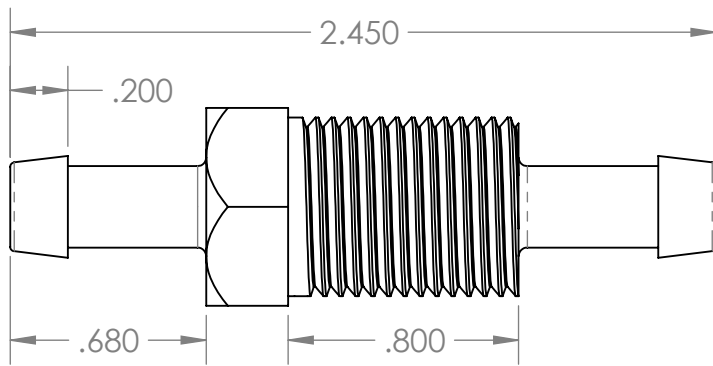

PROPRIETARY AND CONFIDENTIAL

Description

THE INFORMATION CONTAINED IN THIS DRAWING IS THE SOLE PROPERTY OF INDUSTRIAL SPECIALTIES MFG. AND IS MED SPECIALITES. ANY REPRODUCTION IN PART OR AS A WHOLE WITHOUT THE WRITTEN PERMISSION OF INDUSTRIAL SPECIALTIES MFG. AND IS MED SPECIALITES IS PROHIBITED.

5/16" Hose Barb Panel Mount Connector, 5/8-18 UNF Panel Thread, Panel Nut Included, Aluminum

NAME DATE
DRAWN BY: M.E. 5/17/2017

SHEET 1 OF 1

SCALE: 2:1

DO NOT SCALE DRAWING

PART#
BHBB-516-AL

REV
1

industrialspec.com | 800-781-8486