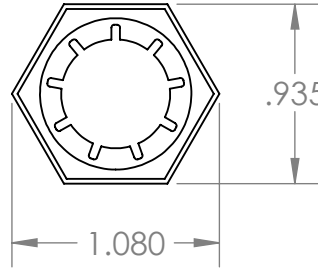

Washer

Panel Nut