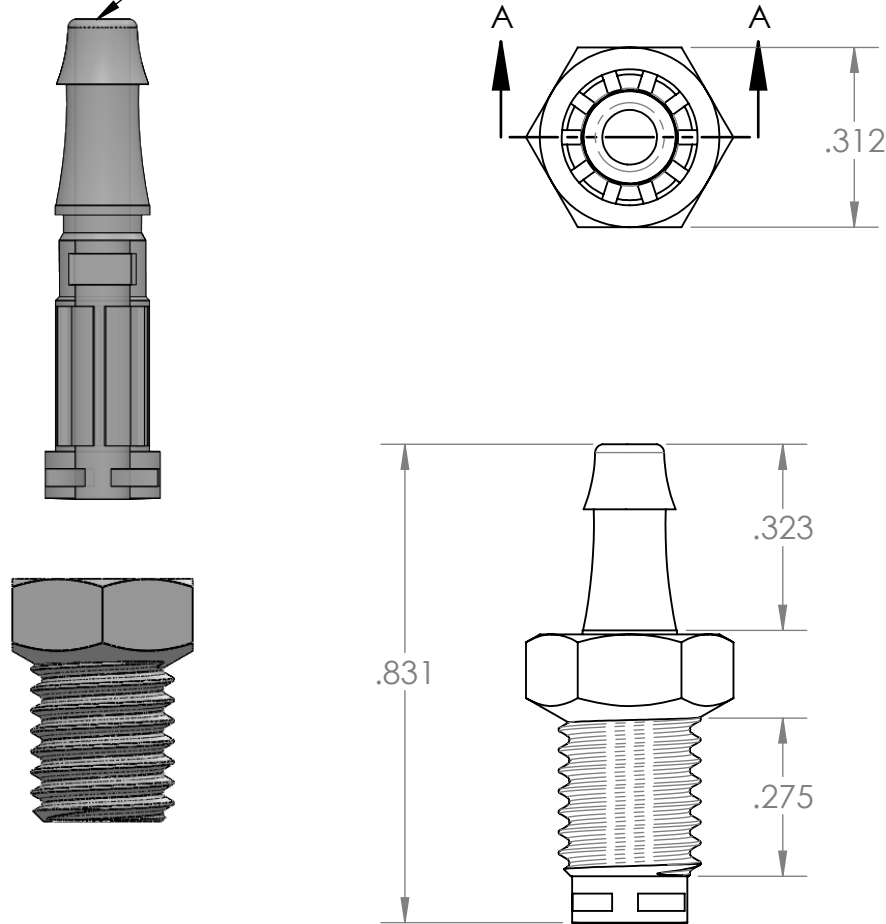

No Parting Line on Hose Barb

SECTION A-A

PROPRIETARY AND CONFIDENTIAL

Description

1/8" Hose Barb x 1/4-28 Male UNF Swivel Adapter,
White Nylon over Natural Polypropylene

THE INFORMATION CONTAINED IN THIS DRAWING IS THE SOLE PROPERTY OF INDUSTRIAL SPECIALTIES MFG. AND IS MED SPECIALITES. ANY REPRODUCTION IN PART OR AS A WHOLE WITHOUT THE WRITTEN PERMISSION OF INDUSTRIAL SPECIALTIES MFG. AND IS MED SPECIALITES IS PROHIBITED.

NAME	DATE
M.E.	11/27/2017

PART#
BFVX-18-WN/PP

REV
1

SHEET 1 OF 1

SCALE: 3:1

DO NOT SCALE DRAWING

industrialspec.com | 800-781-8486