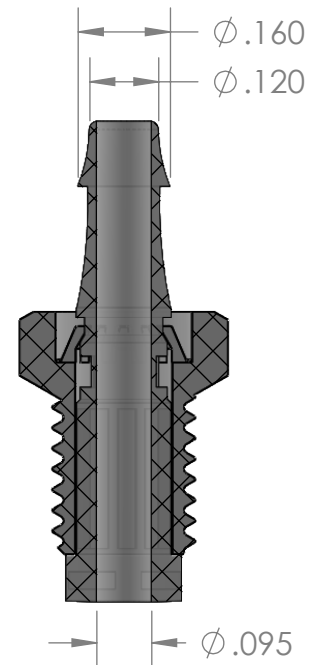

No Parting Line on Hose Barb

SECTION A-A

PROPRIETARY AND CONFIDENTIAL

Description

1/8" Hose Barb x 1/4-28 Male UNF Swivel Adapter,
White Nylon over Natural Polypropylene

THE INFORMATION CONTAINED IN THIS DRAWING IS THE SOLE PROPERTY OF INDUSTRIAL SPECIALTIES MFG. AND IS MED SPECIALITES. ANY REPRODUCTION IN PART OR AS A WHOLE WITHOUT THE WRITTEN PERMISSION OF INDUSTRIAL SPECIALTIES MFG. AND IS MED SPECIALITES IS PROHIBITED.

NAME	DATE
M.E.	11/27/2017

PART#
BFVX-18-WN/PP

REV
1

SHEET 1 OF 1

SCALE: 3:1

DO NOT SCALE DRAWING

industrialspec.com | 800-781-8486