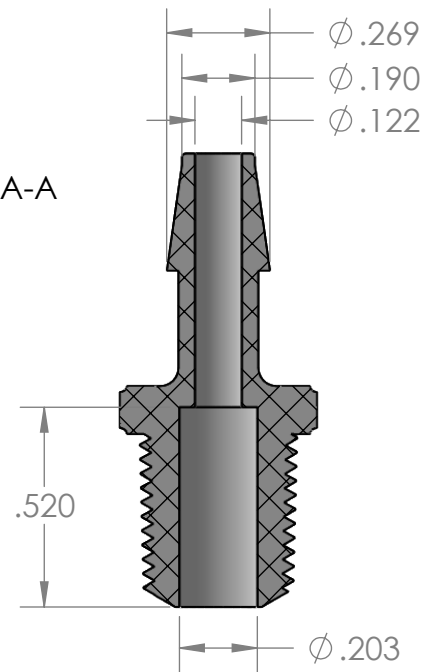

SECTION A-A

PROPRIETARY AND CONFIDENTIAL

Description

3/16" Hose Barb x 1/8" Male NPT Adapter,
Precision Molded, White Nylon

MFR# MEX88-NY2

THE INFORMATION CONTAINED IN THIS DRAWING IS THE SOLE PROPERTY OF INDUSTRIAL SPECIALTIES MFG. AND IS MED SPECIALITES. ANY REPRODUCTION IN PART OR AS A WHOLE WITHOUT THE WRITTEN PERMISSION OF INDUSTRIAL SPECIALTIES MFG. AND IS MED SPECIALITES IS PROHIBITED.

NAME DATE
DRAWN BY: M.E. 4/24/2017

SHEET 1 OF 1

SCALE: 2:1

DO NOT SCALE DRAWING

PART#
BFPM-316-2-WN

REV
1

industrialspec.com | 800-781-8486