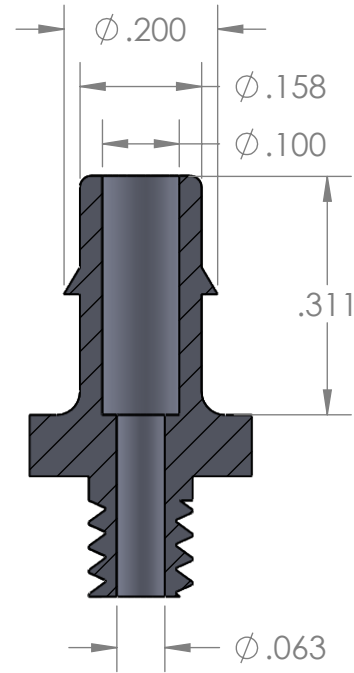

SECTION A-A