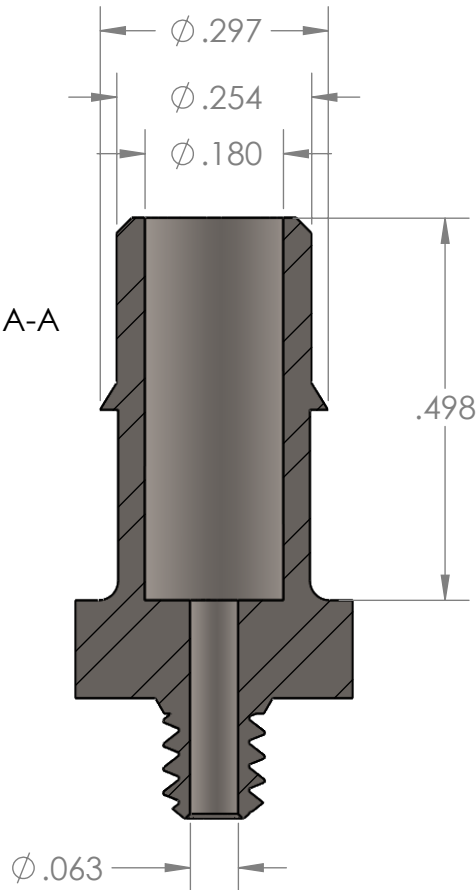

SECTION A-A