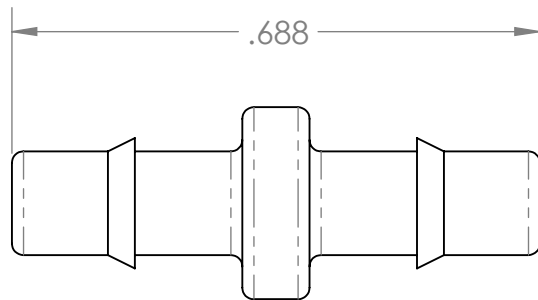

PROPRIETARY AND CONFIDENTIAL

Description

THE INFORMATION CONTAINED IN THIS DRAWING IS THE SOLE PROPERTY OF INDUSTRIAL SPECIALTIES MFG. AND IS MED SPECIALITES. ANY REPRODUCTION IN PART OR AS A WHOLE WITHOUT THE WRITTEN PERMISSION OF INDUSTRIAL SPECIALTIES MFG. AND IS MED SPECIALITES IS PROHIBITED.

1/8" Hose Barb Slim Line Connector,
316 Stainless Steel

NAME DATE
DRAWN BY: M.E. 2/21/2020

SHEET 1 OF 1

SCALE: 4:1

DO NOT SCALE DRAWING

PART#
BCSL-18-SS316

REV
1

industrialspec.com | 800-781-8486