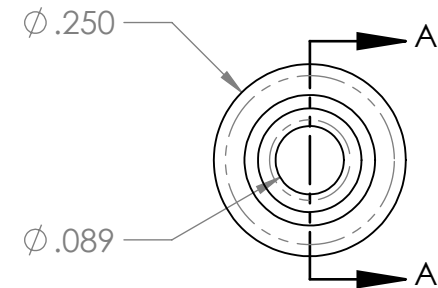

PROPRIETARY AND CONFIDENTIAL

Description

THE INFORMATION CONTAINED IN THIS DRAWING IS THE SOLE PROPERTY OF INDUSTRIAL SPECIALTIES MFG. AND IS MED SPECIALITES. ANY REPRODUCTION IN PART OR AS A WHOLE WITHOUT THE WRITTEN PERMISSION OF INDUSTRIAL SPECIALTIES MFG. AND IS MED SPECIALITES IS PROHIBITED.

1/8" Hose Barb Slim Line Connector,
316 Stainless Steel

NAME DATE
DRAWN BY: M.E. 2/21/2020

SHEET 1 OF 1

SCALE: 4:1

DO NOT SCALE DRAWING

PART#
BCSL-18-SS316

REV
1

industrialspec.com | 800-781-8486