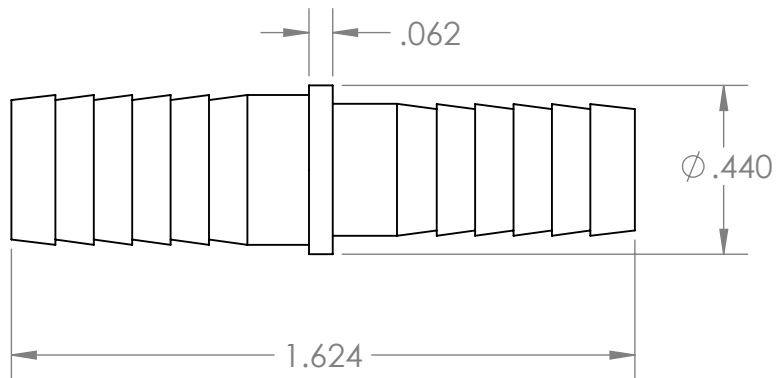

SECTION A-A

PROPRIETARY AND CONFIDENTIAL

Description

THE INFORMATION CONTAINED IN THIS DRAWING IS THE SOLE PROPERTY OF INDUSTRIAL SPECIALTIES MFG. AND IS MED SPECIALITES. ANY REPRODUCTION IN PART OR AS A WHOLE WITHOUT THE WRITTEN PERMISSION OF INDUSTRIAL SPECIALTIES MFG. AND IS MED SPECIALITES IS PROHIBITED.

3/8" Hose Barb x 5/16" Hose Barb Connector, 316 Stainless Steel

NAME	DATE
M.E.	2/26/2020

PART#
BCC-38516-SS316

REV
1

SHEET 1 OF 1

SCALE: 2:1

DO NOT SCALE DRAWING

industrialspec.com | 800-781-8486