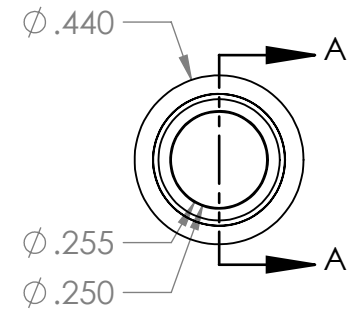

SECTION A-A