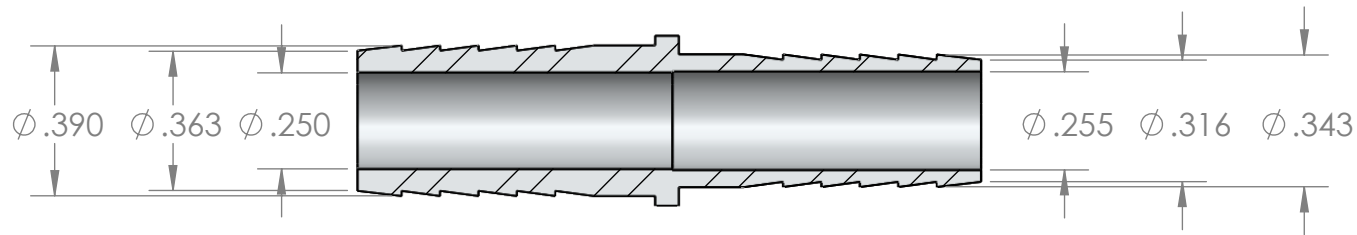

SECTION A-A

PROPRIETARY AND CONFIDENTIAL

Description

THE INFORMATION CONTAINED IN THIS DRAWING IS THE SOLE PROPERTY OF INDUSTRIAL SPECIALTIES MFG. AND IS MED SPECIALITES. ANY REPRODUCTION IN PART OR AS A WHOLE WITHOUT THE WRITTEN PERMISSION OF INDUSTRIAL SPECIALTIES MFG. AND IS MED SPECIALITES IS PROHIBITED.

3/8" Hose Barb x 5/16" Hose Barb Connector, 316 Stainless Steel

NAME	DATE
M.E.	2/26/2020

PART#
BCC-38516-SS316

REV
1

SHEET 1 OF 1

SCALE: 2:1

DO NOT SCALE DRAWING

industrialspec.com | 800-781-8486