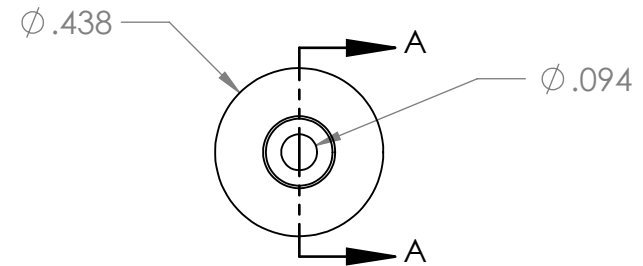

SECTION A-A

PROPRIETARY AND CONFIDENTIAL

Description

1/4" Hose Barb x 1/8" Hose Barb Connector, Brass

THE INFORMATION CONTAINED IN THIS DRAWING IS THE SOLE PROPERTY OF INDUSTRIAL SPECIALTIES MFG. AND IS MED SPECIALITES. ANY REPRODUCTION IN PART OR AS A WHOLE WITHOUT THE WRITTEN PERMISSION OF INDUSTRIAL SPECIALTIES MFG. AND IS MED SPECIALITES IS PROHIBITED.

NAME DATE  
DRAWN BY: M.E. 6/4/2019

PART#  
BCC-1418-B

REV  
1

SHEET 1 OF 1

SCALE: 2:1

DO NOT SCALE DRAWING

industrialspec.com | 800-781-8486