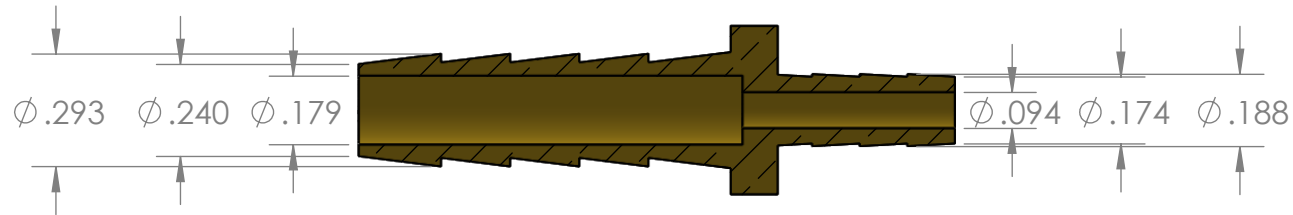

SECTION A-A

PROPRIETARY AND CONFIDENTIAL

Description

1/4" Hose Barb x 1/8" Hose Barb Connector, Brass

THE INFORMATION CONTAINED IN THIS DRAWING IS THE SOLE PROPERTY OF INDUSTRIAL SPECIALTIES MFG. AND IS MED SPECIALITES. ANY REPRODUCTION IN PART OR AS A WHOLE WITHOUT THE WRITTEN PERMISSION OF INDUSTRIAL SPECIALTIES MFG. AND IS MED SPECIALITES IS PROHIBITED.

NAME DATE  
DRAWN BY: M.E. 6/4/2019

PART#  
BCC-1418-B

REV  
1

SHEET 1 OF 1

SCALE: 2:1

DO NOT SCALE DRAWING

industrialspec.com | 800-781-8486