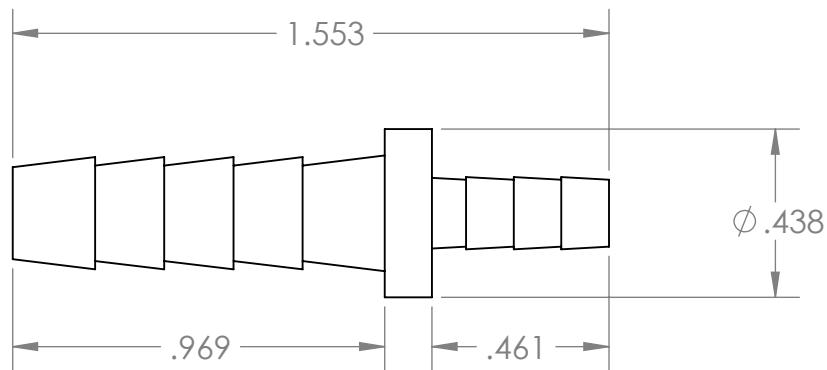

SECTION A-A

PROPRIETARY AND CONFIDENTIAL

Description

1/4" Hose Barb x 1/8" Hose Barb Connector, Brass

THE INFORMATION CONTAINED IN THIS DRAWING IS THE SOLE PROPERTY OF INDUSTRIAL SPECIALTIES MFG. AND IS MED SPECIALITES. ANY REPRODUCTION IN PART OR AS A WHOLE WITHOUT THE WRITTEN PERMISSION OF INDUSTRIAL SPECIALTIES MFG. AND IS MED SPECIALITES IS PROHIBITED.

NAME DATE  
DRAWN BY: M.E. 6/4/2019

PART#  
BCC-1418-B

REV  
1

SHEET 1 OF 1

SCALE: 2:1

DO NOT SCALE DRAWING

industrialspec.com | 800-781-8486