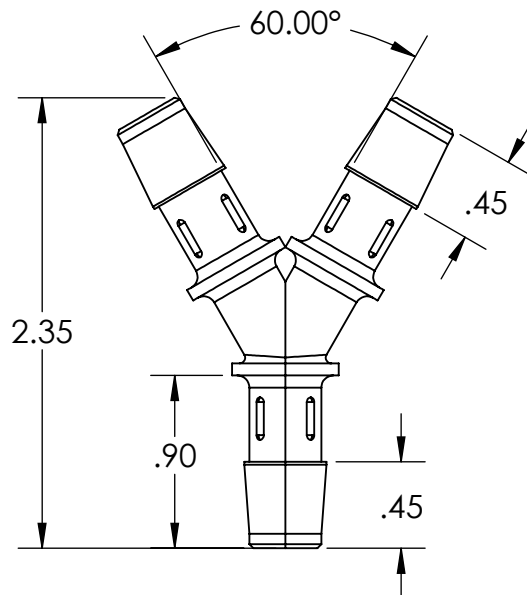

Cross Section

FOR REFERENCE ONLY

PROPRIETARY AND CONFIDENTIAL

Description

3/8" Hose Barb "Y" Connector,
Automotive Grade Black Nylon

THE INFORMATION CONTAINED IN THIS DRAWING IS FOR REFERENCE ONLY AND REMAINS THE SOLE PROPERTY OF INDUSTRIAL SPECIALTIES MFG. AND IS MED SPECIALITES. ANY REPRODUCTION IN PART OR AS A WHOLE WITHOUT THE WRITTEN PERMISSION OF INDUSTRIAL SPECIALTIES MFG. AND IS MED SPECIALITES IS PROHIBITED.

NAME	DATE
M.E.	10.3.2022

PART#
YJ-38-BN

REV
1

SHEET 1 OF 1

SCALE: 1:1

DO NOT SCALE DRAWING
All Dimensions are in Inches

industrialspec.com | 800-781-8486

5