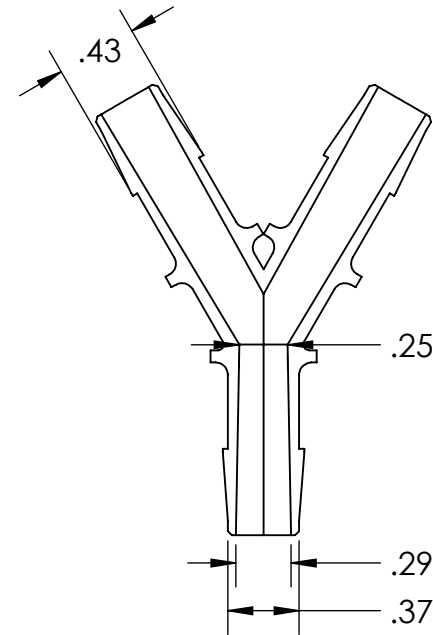

Cross Section

FOR REFERENCE ONLY

PROPRIETARY AND CONFIDENTIAL

Description

3/8" Hose Barb "Y" Connector,
Automotive Grade Black Nylon

THE INFORMATION CONTAINED IN THIS DRAWING IS FOR REFERENCE ONLY AND REMAINS THE SOLE PROPERTY OF INDUSTRIAL SPECIALTIES MFG. AND IS MED SPECIALITES. ANY REPRODUCTION IN PART OR AS A WHOLE WITHOUT THE WRITTEN PERMISSION OF INDUSTRIAL SPECIALTIES MFG. AND IS MED SPECIALITES IS PROHIBITED.

NAME	DATE
M.E.	10.3.2022

PART#
YJ-38-BN

REV
1

SHEET 1 OF 1

SCALE: 1:1

DO NOT SCALE DRAWING
All Dimensions are in Inches

industrialspec.com | 800-781-8486

5