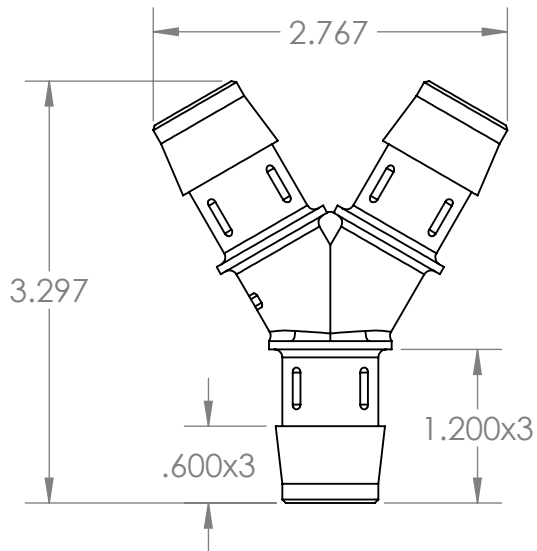

SECTION A-A

PROPRIETARY AND CONFIDENTIAL

Description

3/4" Hose Barb "Y" Fitting, Natural Kynar

THE INFORMATION CONTAINED IN THIS DRAWING IS THE SOLE PROPERTY OF INDUSTRIAL SPECIALTIES MFG. AND IS MED SPECIALITES. ANY REPRODUCTION IN PART OR AS A WHOLE WITHOUT THE WRITTEN PERMISSION OF INDUSTRIAL SPECIALTIES MFG. AND IS MED SPECIALITES IS PROHIBITED.