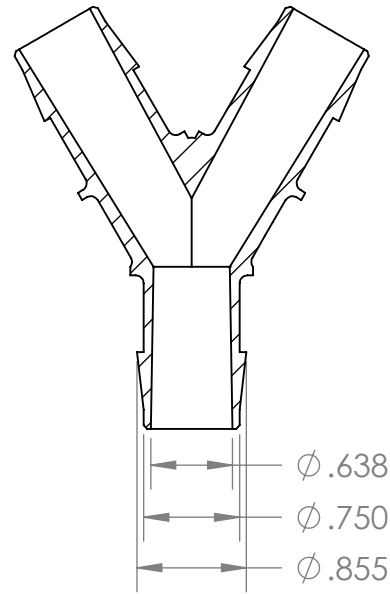

SECTION A-A

PROPRIETARY AND CONFIDENTIAL

Description

3/4" Hose Barb "Y" Fitting, Natural Kynar

THE INFORMATION CONTAINED IN THIS DRAWING IS THE SOLE PROPERTY OF INDUSTRIAL SPECIALTIES MFG. AND IS MED SPECIALITES. ANY REPRODUCTION IN PART OR AS A WHOLE WITHOUT THE WRITTEN PERMISSION OF INDUSTRIAL SPECIALTIES MFG. AND IS MED SPECIALITES IS PROHIBITED.

NAME	DATE
M.S.	03/30/2022

PART#

YJ-34-K

REV
1

SHEET 1 OF 1

SCALE: 1:1

DO NOT SCALE DRAWING

ISM Industrial Specialties Mfg. & IS MED Specialites (ISM)