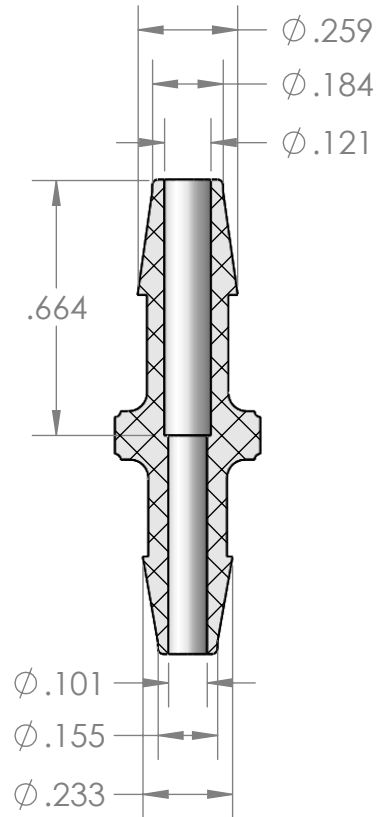

SECTION A-A

PROPRIETARY AND CONFIDENTIAL

**Description**

3/16" Hose Barb x 5/32" Hose Barb Connector,  
Precision Molded, Clear Polycarbonate

MFR# MAD26-YC0

THE INFORMATION CONTAINED IN THIS DRAWING IS THE SOLE PROPERTY OF INDUSTRIAL SPECIALTIES MFG. AND IS MED SPECIALITES. ANY REPRODUCTION IN PART OR AS A WHOLE WITHOUT THE WRITTEN PERMISSION OF INDUSTRIAL SPECIALTIES MFG. AND IS MED SPECIALITES IS PROHIBITED.

NAME	DATE
M.E.	5/16/2017

**PART#**  
VCAPM-316532-PC

REV  
1

SHEET 1 OF 1

SCALE: 2:1

DO NOT SCALE DRAWING

industrialspec.com | 800-781-8486