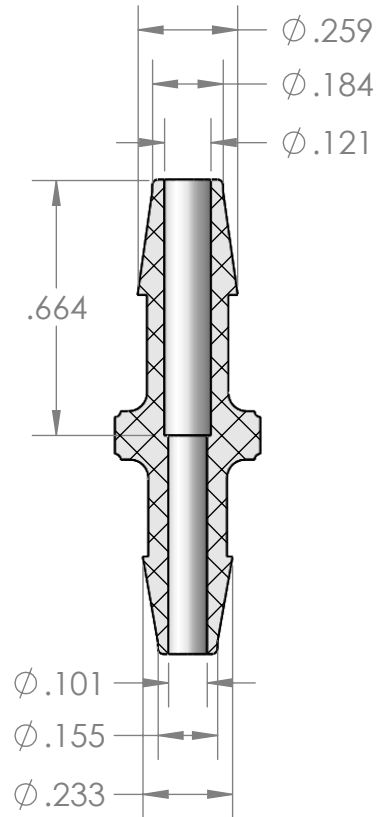

SECTION A-A

PROPRIETARY AND CONFIDENTIAL

Description

3/16" Hose Barb x 5/32" Hose Barb Connector,
Precision Molded, Natural Kynar

MFR# MAD26-DF0

THE INFORMATION CONTAINED IN THIS DRAWING IS THE SOLE PROPERTY OF INDUSTRIAL SPECIALTIES MFG. AND IS MED SPECIALITES. ANY REPRODUCTION IN PART OR AS A WHOLE WITHOUT THE WRITTEN PERMISSION OF INDUSTRIAL SPECIALTIES MFG. AND IS MED SPECIALITES IS PROHIBITED.

NAME	DATE
M.E.	5/16/2017

PART#
VCAPM-316532-K

REV
1

SHEET 1 OF 1

SCALE: 2:1

DO NOT SCALE DRAWING

industrialspec.com | 800-781-8486