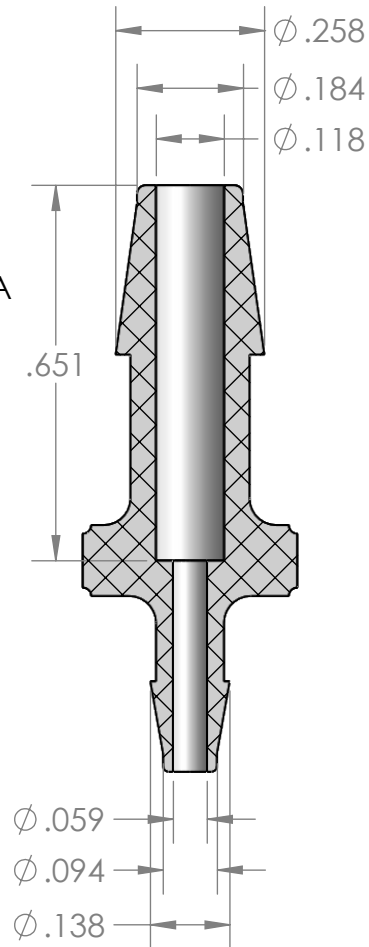

SECTION A-A

PROPRIETARY AND CONFIDENTIAL

Description

3/16" Hose Barb x 3/32" Hose Barb Connector,
Precision Molded, Clear Polycarbonate

MFR# MAD81-YC0

THE INFORMATION CONTAINED IN THIS DRAWING IS THE SOLE PROPERTY OF INDUSTRIAL SPECIALTIES MFG. AND IS MED SPECIALITES. ANY REPRODUCTION IN PART OR AS A WHOLE WITHOUT THE WRITTEN PERMISSION OF INDUSTRIAL SPECIALTIES MFG. AND IS MED SPECIALITES IS PROHIBITED.

NAME	DATE
M.E.	5/11/2017

PART#

VCAPM-316332-PC

REV
1

SHEET 1 OF 1

SCALE: 2:1

DO NOT SCALE DRAWING

ISM Industrial Specialties Mfg.
& IS MED Specialites (ISM)