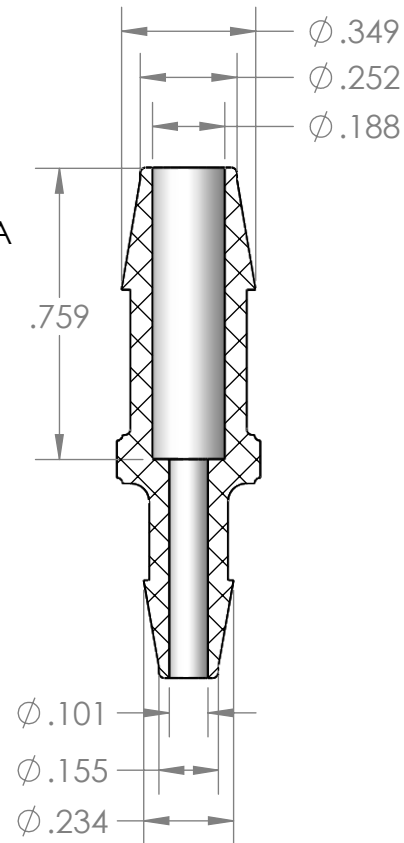

SECTION A-A

PROPRIETARY AND CONFIDENTIAL

**Description**

1/4" Hose Barb x 5/32" Hose Barb Connector,  
Precision Molded, Natural Polypropylene

MFR# MAD39-PP0

THE INFORMATION CONTAINED IN THIS DRAWING IS THE SOLE PROPERTY OF INDUSTRIAL SPECIALTIES MFG. AND IS MED SPECIALITES. ANY REPRODUCTION IN PART OR AS A WHOLE WITHOUT THE WRITTEN PERMISSION OF INDUSTRIAL SPECIALTIES MFG. AND IS MED SPECIALITES IS PROHIBITED.

NAME DATE  
DRAWN BY: M.E. 5/10/2017

PART#  
VCAPM-14532-PP

REV  
1

SHEET 1 OF 1

SCALE: 2:1

industrialspec.com | 800-781-8486

DO NOT SCALE DRAWING