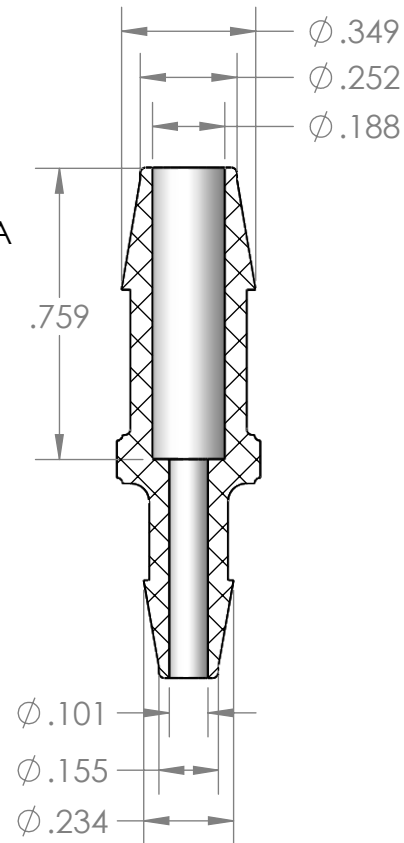

SECTION A-A