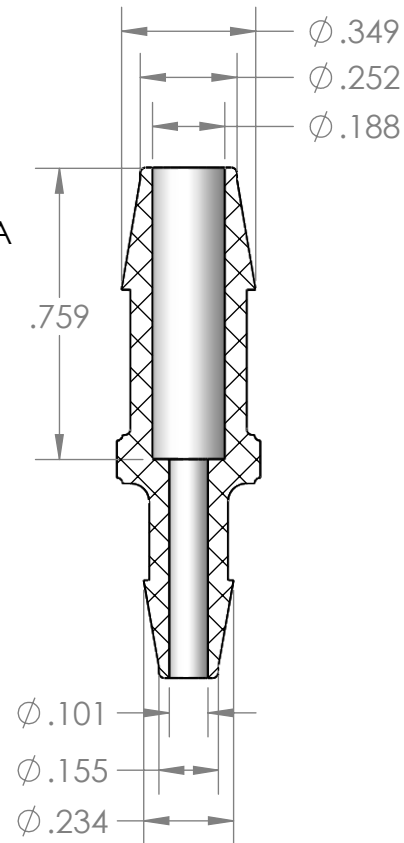

SECTION A-A

PROPRIETARY AND CONFIDENTIAL

Description

1/4" Hose Barb x 5/32" Hose Barb Connector,
Precision Molded, Natural Kynar

MFR# MAD39-DF0

THE INFORMATION CONTAINED IN THIS DRAWING IS THE SOLE PROPERTY OF INDUSTRIAL SPECIALTIES MFG. AND IS MED SPECIALITES. ANY REPRODUCTION IN PART OR AS A WHOLE WITHOUT THE WRITTEN PERMISSION OF INDUSTRIAL SPECIALTIES MFG. AND IS MED SPECIALITES IS PROHIBITED.

NAME DATE
DRAWN BY: M.E. 5/10/2017

PART#
VCAPM-14532-K

REV
1

SHEET 1 OF 1

SCALE: 2:1

ISM Industrial Specialties Mfg.
& IS MED Specialties (ISM)

industrialspec.com | 800-781-8486

DO NOT SCALE DRAWING

5

4

3

2

1