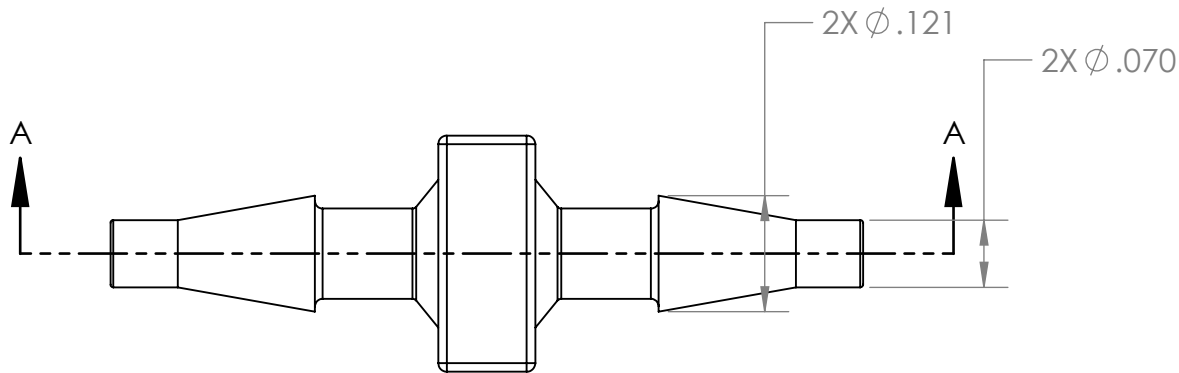

SECTION A-A
SCALE 5 : 1

FOR REFERENCE ONLY

PROPRIETARY AND CONFIDENTIAL

Description

1/16" Hose Barb Connector,
Natural Polypropylene

THE INFORMATION CONTAINED IN THIS DRAWING IS FOR REFERENCE ONLY AND REMAINS THE SOLE PROPERTY OF INDUSTRIAL SPECIALTIES MFG. AND IS MED SPECIALITES. ANY REPRODUCTION IN PART OR AS A WHOLE WITHOUT THE WRITTEN PERMISSION OF INDUSTRIAL SPECIALTIES MFG. AND IS MED SPECIALITES IS PROHIBITED.

NAME	DATE
M.K.	07.25.2022

PART#

VCA-116-PP

REV
2

SHEET 1 OF 1

SCALE: 4:1

DO NOT SCALE DRAWING

industrialspec.com | 800-781-8486