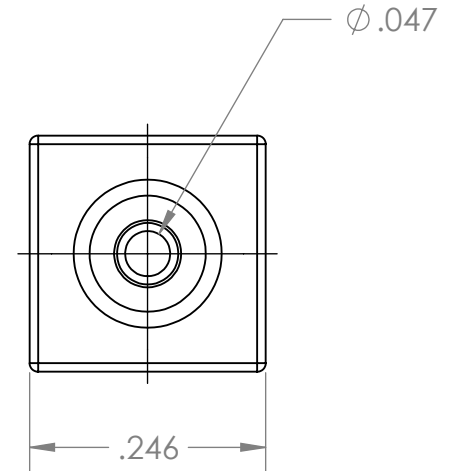

SECTION A-A
SCALE 5 : 1

FOR REFERENCE ONLY

PROPRIETARY AND CONFIDENTIAL

Description

1/16" Hose Barb Connector,
Natural Polypropylene

THE INFORMATION CONTAINED IN THIS DRAWING IS FOR REFERENCE ONLY AND REMAINS THE SOLE PROPERTY OF INDUSTRIAL SPECIALTIES MFG. AND IS MED SPECIALITES. ANY REPRODUCTION IN PART OR AS A WHOLE WITHOUT THE WRITTEN PERMISSION OF INDUSTRIAL SPECIALTIES MFG. AND IS MED SPECIALITES IS PROHIBITED.

NAME	DATE
M.K.	07.25.2022

PART#

VCA-116-PP

REV
2

SHEET 1 OF 1

SCALE: 4:1

DO NOT SCALE DRAWING

industrialspec.com | 800-781-8486