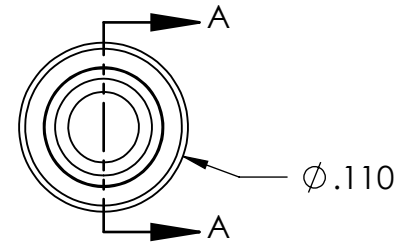

SECTION A-A

PROPRIETARY AND CONFIDENTIAL

Description

1/16" Hose Barb Connector, Easy Assembly Barb Style, Polypropylene

THE INFORMATION CONTAINED IN THIS DRAWING IS FOR REFERENCE ONLY AND REMAINS THE SOLE PROPERTY OF INDUSTRIAL SPECIALTIES MFG. AND IS MED SPECIALITES. ANY REPRODUCTION IN PART OR AS A WHOLE WITHOUT THE WRITTEN PERMISSION OF INDUSTRIAL SPECIALTIES MFG. AND IS MED SPECIALITES IS PROHIBITED.