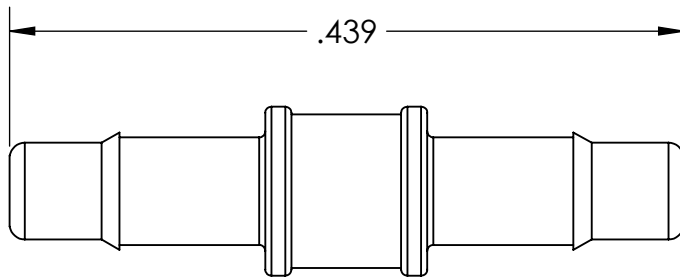

SECTION A-A

PROPRIETARY AND CONFIDENTIAL

Description

1/16" Hose Barb Connector, Easy Assembly Barb Style, Polypropylene

THE INFORMATION CONTAINED IN THIS DRAWING IS FOR REFERENCE ONLY AND REMAINS THE SOLE PROPERTY OF INDUSTRIAL SPECIALTIES MFG. AND IS MED SPECIALITES. ANY REPRODUCTION IN PART OR AS A WHOLE WITHOUT THE WRITTEN PERMISSION OF INDUSTRIAL SPECIALTIES MFG. AND IS MED SPECIALITES IS PROHIBITED.

NAME	DATE
M.K.	12.22.2022

PART#	REV
VC-116EA-PP	1

SHEET 1 OF 1

SCALE: 8:1

DO NOT SCALE DRAWING
All Dimensions are in Inches

ISM Industrial Specialties Mfg. & IS MED Specialties (ISM)

industrialspec.com | 800-781-8486