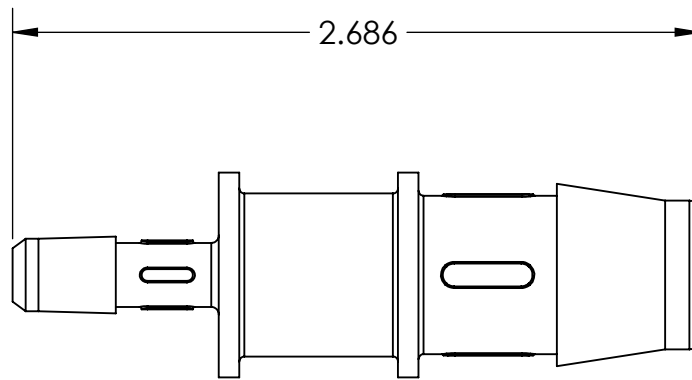

SECTION A-A

FOR REFERENCE ONLY

PROPRIETARY AND CONFIDENTIAL

Description

5/8" Hose Barb x 1/4" Hose Barb Connector

THE INFORMATION CONTAINED IN THIS DRAWING IS FOR REFERENCE ONLY AND REMAINS THE SOLE PROPERTY OF INDUSTRIAL SPECIALTIES MFG. AND IS MED SPECIALITES. ANY REPRODUCTION IN PART OR AS A WHOLE WITHOUT THE WRITTEN PERMISSION OF INDUSTRIAL SPECIALTIES MFG. AND IS MED SPECIALITES IS PROHIBITED.

NAME	DATE
M.K.	11.08.2022

PART#	UCBJ-5814-N	REV	1
--------------	-------------	-----	---

SHEET 1 OF 1

SCALE: 4:3

DO NOT SCALE DRAWING
All Dimensions are in Inches

ISM Industrial Specialties Mfg. & IS MED Specialties (ISM)
industrialspec.com | 800-781-8486