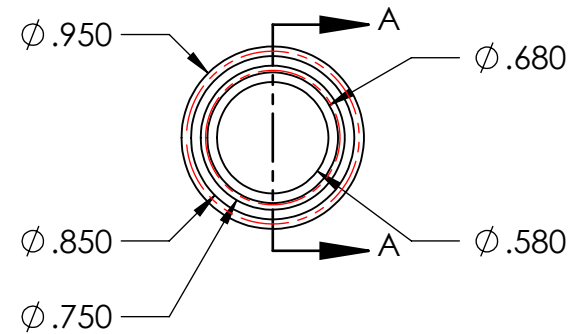

SECTION A-A

PROPRIETARY AND CONFIDENTIAL

Description

3/4" Hose Barb Connector, Black Polyethylene

THE INFORMATION CONTAINED IN THIS DRAWING IS THE SOLE PROPERTY OF INDUSTRIAL SPECIALTIES MFG. AND IS MED SPECIALITES. ANY REPRODUCTION IN PART OR AS A WHOLE WITHOUT THE WRITTEN PERMISSION OF INDUSTRIAL SPECIALTIES MFG. AND IS MED SPECIALITES IS PROHIBITED.

NAME DATE
DRAWN BY: M.E. 6.24.2022

PART#

UCBJ-34-BPE

REV
1

SHEET 1 OF 1

SCALE: 1:1

DO NOT SCALE DRAWING

industrialspec.com | 800-781-8486