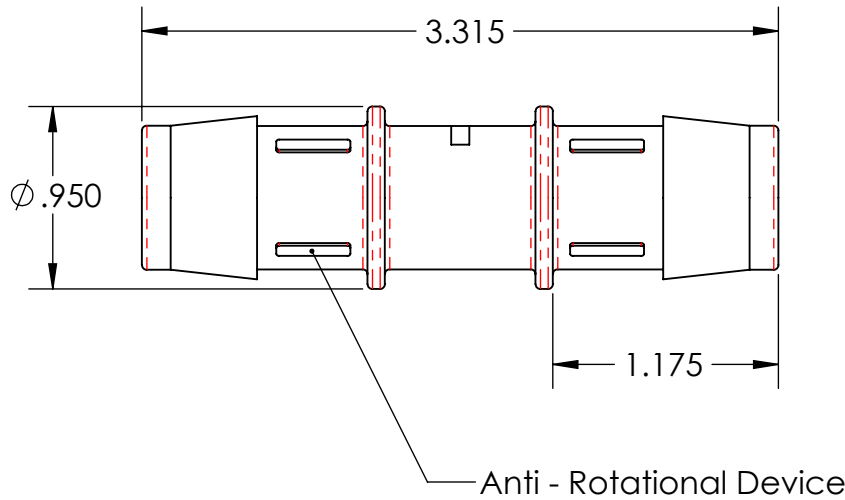

SECTION A-A

PROPRIETARY AND CONFIDENTIAL

Description

3/4" Hose Barb Connector, Black Polyethylene

THE INFORMATION CONTAINED IN THIS DRAWING IS THE SOLE PROPERTY OF INDUSTRIAL SPECIALTIES MFG. AND IS MED SPECIALITES. ANY REPRODUCTION IN PART OR AS A WHOLE WITHOUT THE WRITTEN PERMISSION OF INDUSTRIAL SPECIALTIES MFG. AND IS MED SPECIALITES IS PROHIBITED.

NAME DATE
DRAWN BY: M.E. 6.24.2022

PART#

UCBJ-34-BPE

REV
1

SHEET 1 OF 1

SCALE: 1:1

DO NOT SCALE DRAWING

industrialspec.com | 800-781-8486