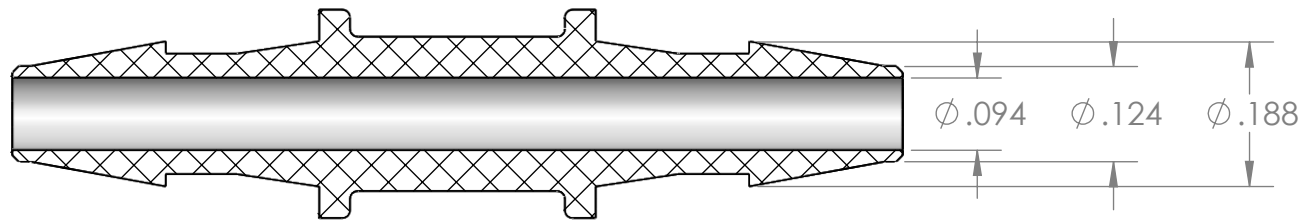

SECTION A-A

PROPRIETARY AND CONFIDENTIAL

Description

THE INFORMATION CONTAINED IN THIS DRAWING IS THE SOLE PROPERTY OF INDUSTRIAL SPECIALTIES MFG. AND IS MED SPECIALITES. ANY REPRODUCTION IN PART OR AS A WHOLE WITHOUT THE WRITTEN PERMISSION OF INDUSTRIAL SPECIALTIES MFG. AND IS MED SPECIALITES IS PROHIBITED.

1/8" Hose Barb Connector,
Natural Polypropylene

NAME	DATE
M.E.	3/28/2019

PART#
UCBJ-18-PP

REV
1

SHEET 1 OF 1

SCALE: 4:1

DO NOT SCALE DRAWING

industrialspec.com | 800-781-8486