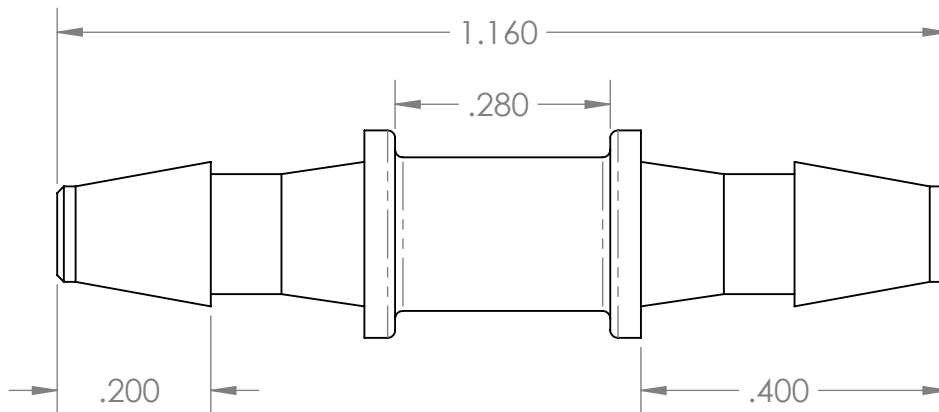

SECTION A-A

PROPRIETARY AND CONFIDENTIAL

Description

THE INFORMATION CONTAINED IN THIS DRAWING IS THE SOLE PROPERTY OF INDUSTRIAL SPECIALTIES MFG. AND IS MED SPECIALITES. ANY REPRODUCTION IN PART OR AS A WHOLE WITHOUT THE WRITTEN PERMISSION OF INDUSTRIAL SPECIALTIES MFG. AND IS MED SPECIALITES IS PROHIBITED.

1/8" Hose Barb Connector,
Natural Polypropylene

NAME	DATE
M.E.	3/28/2019

PART#
UCBJ-18-PP

REV
1

SHEET 1 OF 1

SCALE: 4:1

DO NOT SCALE DRAWING

industrialspec.com | 800-781-8486