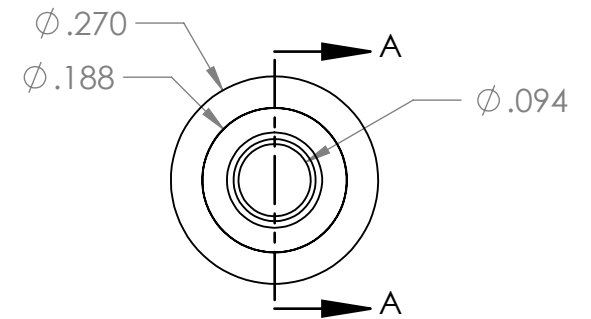

SECTION A-A

PROPRIETARY AND CONFIDENTIAL

Description

THE INFORMATION CONTAINED IN THIS DRAWING IS THE SOLE PROPERTY OF INDUSTRIAL SPECIALTIES MFG. AND IS MED SPECIALITES. ANY REPRODUCTION IN PART OR AS A WHOLE WITHOUT THE WRITTEN PERMISSION OF INDUSTRIAL SPECIALTIES MFG. AND IS MED SPECIALITES IS PROHIBITED.

1/8" Hose Barb Connector,
Natural Polypropylene

NAME	DATE
M.E.	3/28/2019

PART#
UCBJ-18-PP

REV
1

SHEET 1 OF 1

SCALE: 4:1

DO NOT SCALE DRAWING

industrialspec.com | 800-781-8486