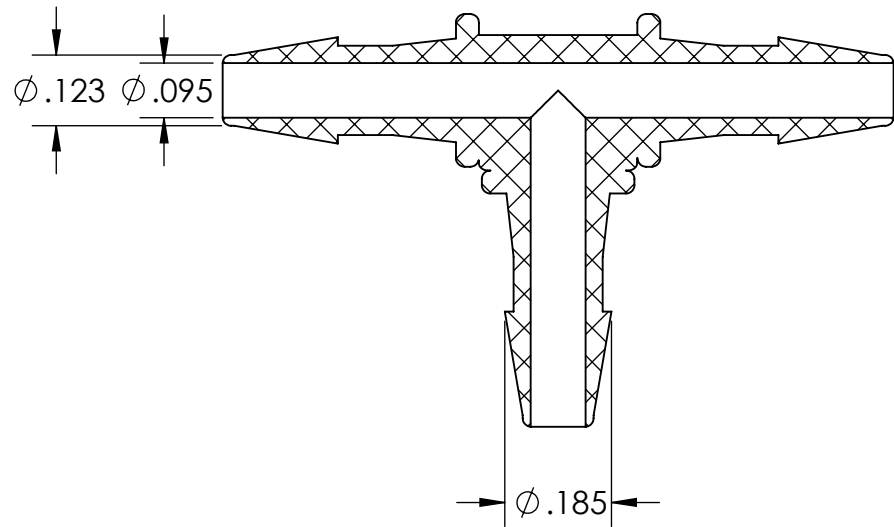

SECTION A-A

FOR REFERENCE ONLY

PROPRIETARY AND CONFIDENTIAL

**Description**

1/8" Hose Barb Tee,  
Automotive Grade Black Nylon

THE INFORMATION CONTAINED IN THIS DRAWING IS FOR REFERENCE ONLY AND REMAINS THE SOLE PROPERTY OF INDUSTRIAL SPECIALTIES MFG. AND IS MED SPECIALITES. ANY REPRODUCTION IN PART OR AS A WHOLE WITHOUT THE WRITTEN PERMISSION OF INDUSTRIAL SPECIALTIES MFG. AND IS MED SPECIALITES IS PROHIBITED.

NAME	DATE
M.E.	9.8.2022

**PART#**

TUBJ-18-BN

REV  
1

SHEET 1 OF 1

SCALE: 3:1

DO NOT SCALE DRAWING

industrialspec.com | 800-781-8486