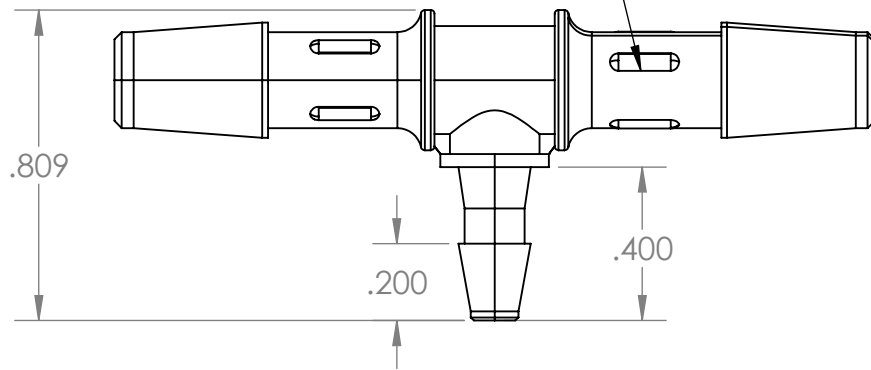

SECTION A-A

Anti Rotation Device
for Worm Clamps

PROPRIETARY AND CONFIDENTIAL

Description

1/4" Hose Barb x 1/8" Hose Barb Tee,
Natural Kynar

THE INFORMATION CONTAINED IN THIS DRAWING IS THE SOLE PROPERTY OF INDUSTRIAL SPECIALTIES MFG. AND IS MED SPECIALITES. ANY REPRODUCTION IN PART OR AS A WHOLE WITHOUT THE WRITTEN PERMISSION OF INDUSTRIAL SPECIALTIES MFG. AND IS MED SPECIALITES IS PROHIBITED.