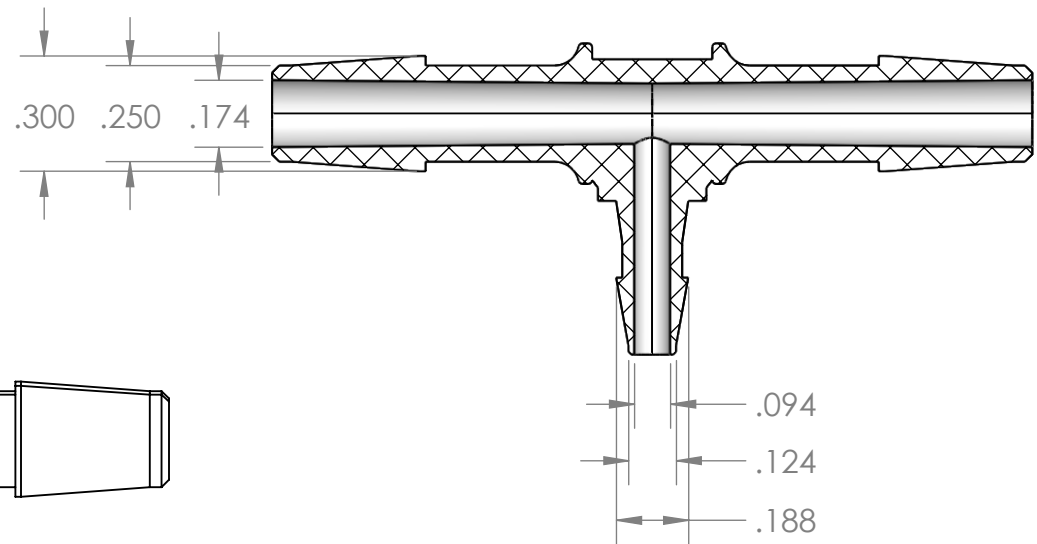

SECTION A-A

Anti Rotation Device
for Worm Clamps

PROPRIETARY AND CONFIDENTIAL

Description

1/4" Hose Barb x 1/8" Hose Barb Tee,
Natural Kynar

THE INFORMATION CONTAINED IN THIS DRAWING IS THE SOLE PROPERTY OF INDUSTRIAL SPECIALTIES MFG. AND IS MED SPECIALITES. ANY REPRODUCTION IN PART OR AS A WHOLE WITHOUT THE WRITTEN PERMISSION OF INDUSTRIAL SPECIALTIES MFG. AND IS MED SPECIALITES IS PROHIBITED.

NAME DATE
DRAWN BY: M.E. 1.26.2022

PART#

TUBJ-1418-K

REV
1

SHEET 1 OF 1

SCALE: 2:1

DO NOT SCALE DRAWING

ISM Industrial Specialties Mfg.
& IS MED Specialites (ISM)