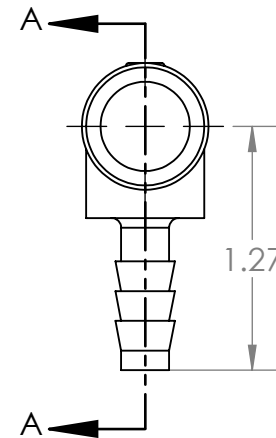

SECTION A-A

PROPRIETARY AND CONFIDENTIAL

Description

5/8" Hose Barb x 1/4" Hose Barb Tee, Nylon

THE INFORMATION CONTAINED IN THIS DRAWING IS THE SOLE PROPERTY OF INDUSTRIAL SPECIALTIES MFG. AND IS MED SPECIALITES. ANY REPRODUCTION IN PART OR AS A WHOLE WITHOUT THE WRITTEN PERMISSION OF INDUSTRIAL SPECIALTIES MFG. AND IS MED SPECIALITES IS PROHIBITED.

NAME	DATE
M.S.	05/03/2022

PART#

TUB-5814-N

REV
1

SHEET 1 OF 1

SCALE: 1:1

DO NOT SCALE DRAWING

industrialspec.com | 800-781-8486