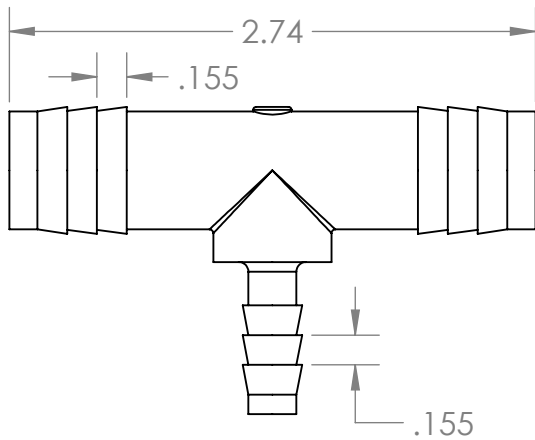

SECTION A-A

PROPRIETARY AND CONFIDENTIAL

Description

5/8" Hose Barb x 1/4" Hose Barb Tee, Nylon

THE INFORMATION CONTAINED IN THIS DRAWING IS THE SOLE PROPERTY OF INDUSTRIAL SPECIALTIES MFG. AND IS MED SPECIALITES. ANY REPRODUCTION IN PART OR AS A WHOLE WITHOUT THE WRITTEN PERMISSION OF INDUSTRIAL SPECIALTIES MFG. AND IS MED SPECIALITES IS PROHIBITED.

NAME	DATE
M.S.	05/03/2022

PART#

TUB-5814-N

REV
1

SHEET 1 OF 1

SCALE: 1:1

DO NOT SCALE DRAWING

industrialspec.com | 800-781-8486