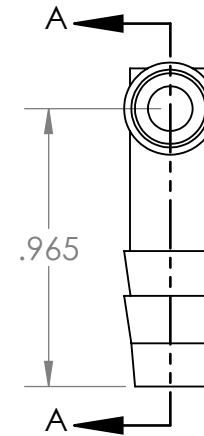

SECTION A-A

PROPRIETARY AND CONFIDENTIAL

Description

1/4" Hose Barb Tee, Black Polyethylene

THE INFORMATION CONTAINED IN THIS DRAWING IS THE SOLE PROPERTY OF INDUSTRIAL SPECIALTIES MFG. AND IS MED SPECIALITES. ANY REPRODUCTION IN PART OR AS A WHOLE WITHOUT THE WRITTEN PERMISSION OF INDUSTRIAL SPECIALTIES MFG. AND IS MED SPECIALITES IS PROHIBITED.

NAME	DATE
M.S.	05/11/2022

PART#

TUB-14-PE

REV
1

SHEET 1 OF 1

SCALE: 1.5:1

DO NOT SCALE DRAWING

industrialspec.com | 800-781-8486