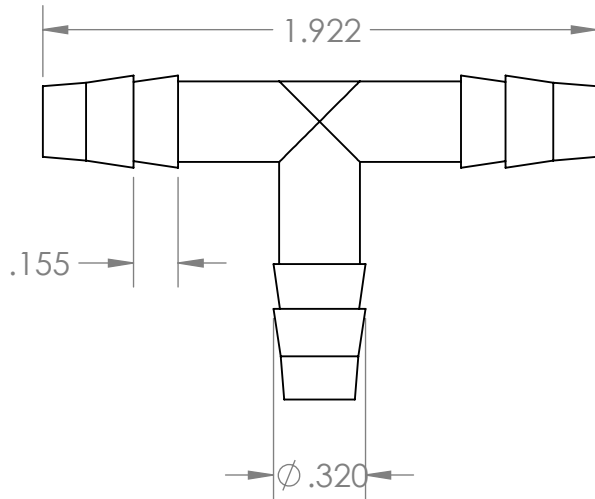

SECTION A-A

PROPRIETARY AND CONFIDENTIAL

Description

1/4" Hose Barb Tee, Black Polyethylene

THE INFORMATION CONTAINED IN THIS DRAWING IS THE SOLE PROPERTY OF INDUSTRIAL SPECIALTIES MFG. AND IS MED SPECIALITES. ANY REPRODUCTION IN PART OR AS A WHOLE WITHOUT THE WRITTEN PERMISSION OF INDUSTRIAL SPECIALTIES MFG. AND IS MED SPECIALITES IS PROHIBITED.

NAME	DATE
M.S.	05/11/2022

PART#

TUB-14-PE

REV
1

SHEET 1 OF 1

SCALE: 1.5:1

DO NOT SCALE DRAWING

industrialspec.com | 800-781-8486