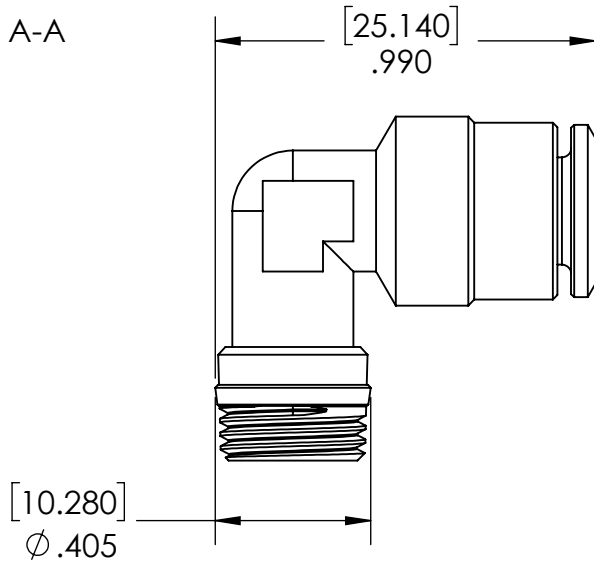

SECTION A-A

FOR REFERENCE ONLY

PROPRIETARY AND CONFIDENTIAL

Description

6mm Push-In x 1/8" MBSPT Elbow with PTFE Sealing Ring, Nickel Plated Brass

THE INFORMATION CONTAINED IN THIS DRAWING IS FOR REFERENCE ONLY AND REMAINS THE SOLE PROPERTY OF INDUSTRIAL SPECIALTIES MFG. AND IS MED SPECIALITES. ANY REPRODUCTION IN PART OR AS A WHOLE WITHOUT THE WRITTEN PERMISSION OF INDUSTRIAL SPECIALTIES MFG. AND IS MED SPECIALITES IS PROHIBITED.

NAME	DATE
M.K.	09.19.2022

PART#

S6500 6-1/8

REV
1

SHEET 1 OF 1

SCALE: 2:1

DO NOT SCALE DRAWING
All Dimensions are in Inches

industrialspec.com | 800-781-8486