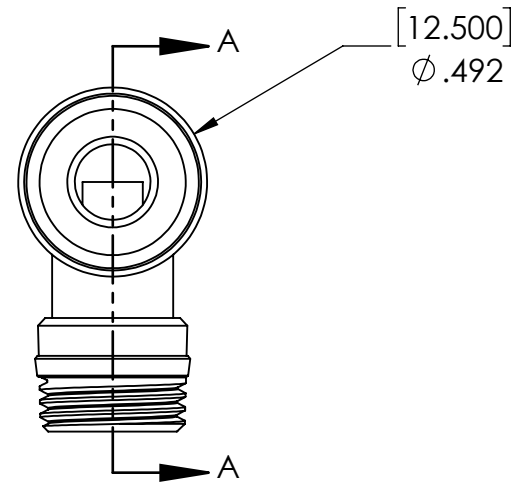

SECTION A-A

FOR REFERENCE ONLY

PROPRIETARY AND CONFIDENTIAL

Description

6mm Push-In x 1/8" MBSPT Elbow with PTFE Sealing Ring, Nickel Plated Brass

THE INFORMATION CONTAINED IN THIS DRAWING IS FOR REFERENCE ONLY AND REMAINS THE SOLE PROPERTY OF INDUSTRIAL SPECIALTIES MFG. AND IS MED SPECIALITES. ANY REPRODUCTION IN PART OR AS A WHOLE WITHOUT THE WRITTEN PERMISSION OF INDUSTRIAL SPECIALTIES MFG. AND IS MED SPECIALITES IS PROHIBITED.

NAME	DATE
M.K.	09.19.2022

PART#

S6500 6-1/8

REV
1

SHEET 1 OF 1

SCALE: 2:1

DO NOT SCALE DRAWING
All Dimensions are in Inches

industrialspec.com | 800-781-8486