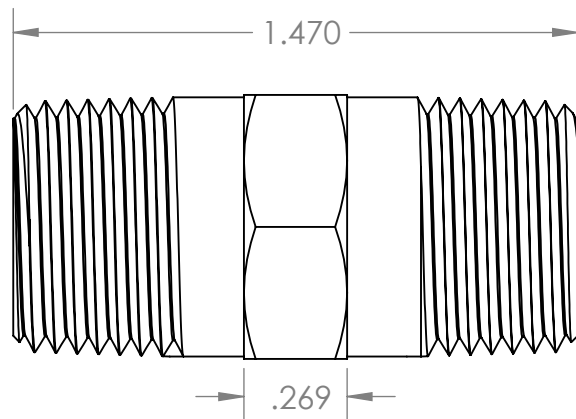

SECTION A-A

PROPRIETARY AND CONFIDENTIAL

Description

3/8" Male NPT Orifice Hex Nipple, 0.100" Orifice, Brass

THE INFORMATION CONTAINED IN THIS DRAWING IS THE SOLE PROPERTY OF INDUSTRIAL SPECIALTIES MFG. AND IS MED SPECIALITES. ANY REPRODUCTION IN PART OR AS A WHOLE WITHOUT THE WRITTEN PERMISSION OF INDUSTRIAL SPECIALTIES MFG. AND IS MED SPECIALITES IS PROHIBITED.

NAME	DATE
M.E.	10.06.2020

PART#
RIJ-6-100B

REV
1

SHEET 1 OF 1

SCALE: 2:1

DO NOT SCALE DRAWING

industrialspec.com | 800-781-8486