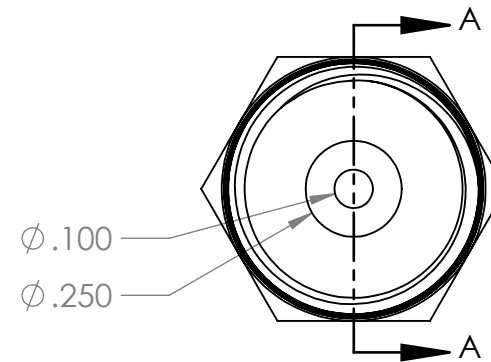

SECTION A-A

PROPRIETARY AND CONFIDENTIAL

Description

3/8" Male NPT Orifice Hex Nipple, 0.100" Orifice, Brass

THE INFORMATION CONTAINED IN THIS DRAWING IS THE SOLE PROPERTY OF INDUSTRIAL SPECIALTIES MFG. AND IS MED SPECIALITES. ANY REPRODUCTION IN PART OR AS A WHOLE WITHOUT THE WRITTEN PERMISSION OF INDUSTRIAL SPECIALTIES MFG. AND IS MED SPECIALITES IS PROHIBITED.