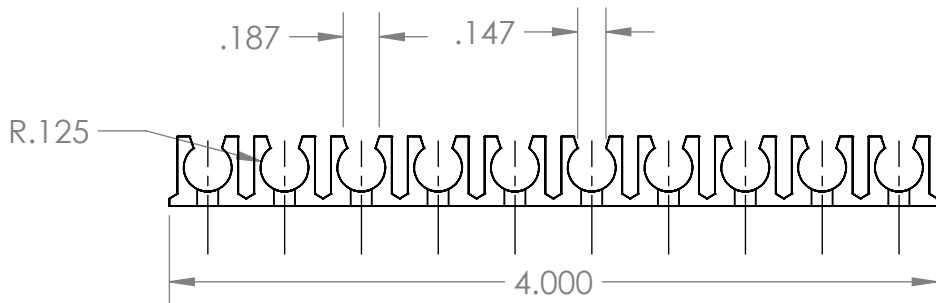

Holes are #4 Countersunk Machine Screws

PROPRIETARY AND CONFIDENTIAL

Description

1/4" OD Black Tube Rack 10 Channel,
Mounts with #4 Machine Screws or Adhesive Strip,
Black Polyethylene

THE INFORMATION CONTAINED IN THIS DRAWING IS THE SOLE PROPERTY OF INDUSTRIAL SPECIALTIES MFG. AND IS MED SPECIALITES. ANY REPRODUCTION IN PART OR AS A WHOLE WITHOUT THE WRITTEN PERMISSION OF INDUSTRIAL SPECIALTIES MFG. AND IS MED SPECIALITES IS PROHIBITED.

NAME	DATE
DRAWN BY: M.S.	04/13/2021

PART#

RACK-14-10-BK

REV
1

SHEET 1 OF 1

SCALE: 1:1

DO NOT SCALE DRAWING

industrialspec.com | 800-781-8486