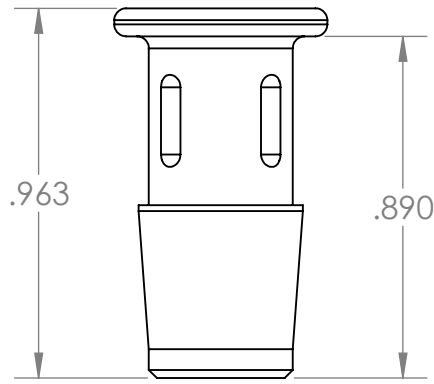

SECTION A-A

PROPRIETARY AND CONFIDENTIAL

Description

THE INFORMATION CONTAINED IN THIS DRAWING IS THE SOLE PROPERTY OF INDUSTRIAL SPECIALTIES MFG. AND IS MED SPECIALITES. ANY REPRODUCTION IN PART OR AS A WHOLE WITHOUT THE WRITTEN PERMISSION OF INDUSTRIAL SPECIALTIES MFG. AND IS MED SPECIALITES IS PROHIBITED.

3/8" Hose Barb Plug,
Non-Animal Derived Polypropylene

NAME	DATE
M.E.	3.22.2022

PART#
PJ-38-PP

REV
1

SHEET 1 OF 1

SCALE: 2:1

DO NOT SCALE DRAWING

industrialspec.com | 800-781-8486