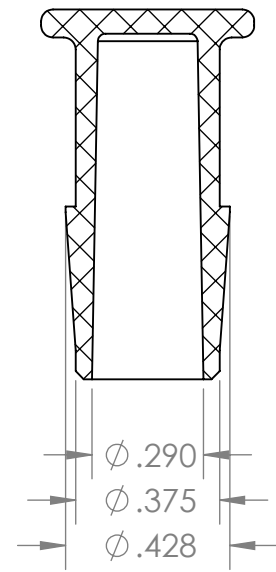

SECTION A-A

PROPRIETARY AND CONFIDENTIAL

Description

THE INFORMATION CONTAINED IN THIS DRAWING IS THE SOLE PROPERTY OF INDUSTRIAL SPECIALTIES MFG. AND IS MED SPECIALITES. ANY REPRODUCTION IN PART OR AS A WHOLE WITHOUT THE WRITTEN PERMISSION OF INDUSTRIAL SPECIALTIES MFG. AND IS MED SPECIALITES IS PROHIBITED.

3/8" Hose Barb Plug,
Non-Animal Derived Polypropylene

NAME	DATE
M.E.	3.22.2022

PART#
PJ-38-PP

REV
1

SHEET 1 OF 1

SCALE: 2:1

DO NOT SCALE DRAWING

industrialspec.com | 800-781-8486