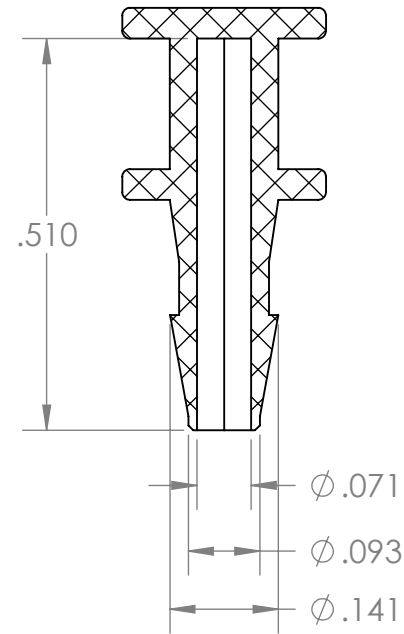

SECTION A-A