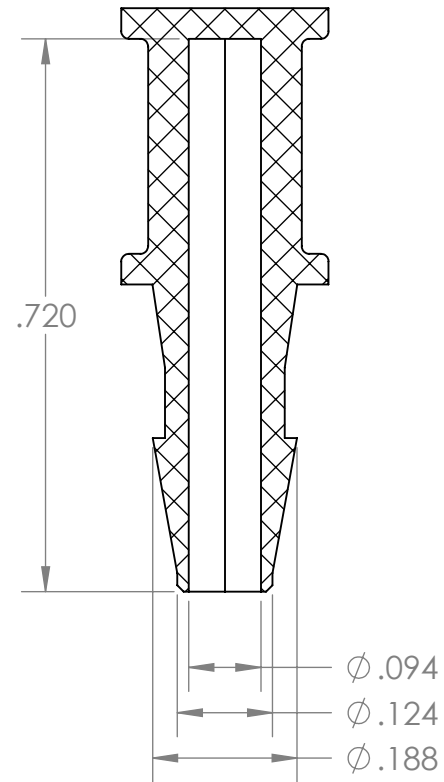

SECTION A-A

PROPRIETARY AND CONFIDENTIAL

Description

1/8" Hose Barb Plug,
White Polypropylene

THE INFORMATION CONTAINED IN THIS DRAWING IS THE SOLE PROPERTY OF INDUSTRIAL SPECIALTIES MFG. AND IS MED SPECIALITES. ANY REPRODUCTION IN PART OR AS A WHOLE WITHOUT THE WRITTEN PERMISSION OF INDUSTRIAL SPECIALTIES MFG. AND IS MED SPECIALITES IS PROHIBITED.

NAME	DATE
M.E.	3.22.2022

PART#

PJ-18-WPP

REV
1

SHEET 1 OF 1

SCALE: 4:1

DO NOT SCALE DRAWING

industrialspec.com | 800-781-8486