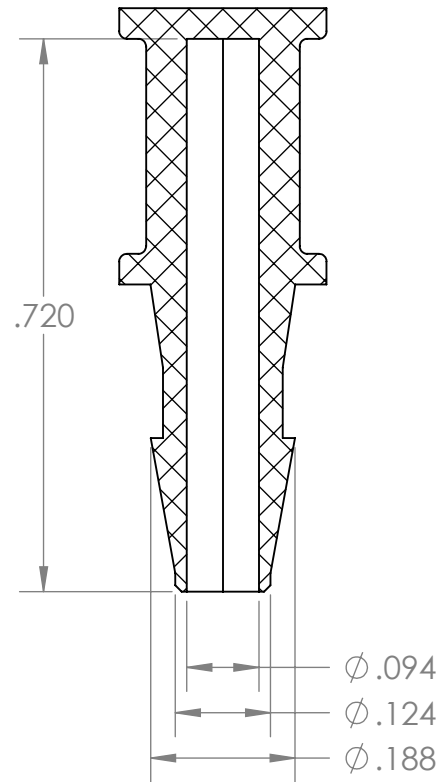

SECTION A-A

PROPRIETARY AND CONFIDENTIAL

**Description**

1/8" Hose Barb Plug,  
White Nylon

THE INFORMATION CONTAINED IN THIS DRAWING IS THE SOLE PROPERTY OF INDUSTRIAL SPECIALTIES MFG. AND IS MED SPECIALITES. ANY REPRODUCTION IN PART OR AS A WHOLE WITHOUT THE WRITTEN PERMISSION OF INDUSTRIAL SPECIALTIES MFG. AND IS MED SPECIALITES IS PROHIBITED.

NAME	DATE
M.E.	3.22.2022

**PART#**

PJ-18-WN

REV  
1

SHEET 1 OF 1

SCALE: 4:1

DO NOT SCALE DRAWING

industrialspec.com | 800-781-8486