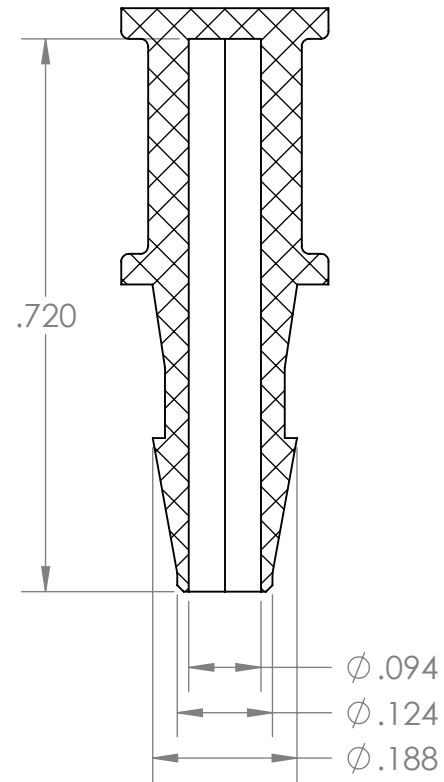

SECTION A-A

PROPRIETARY AND CONFIDENTIAL

Description

1/8" Hose Barb Plug,
Non-Animal Derived Polypropylene

THE INFORMATION CONTAINED IN THIS DRAWING IS THE SOLE PROPERTY OF INDUSTRIAL SPECIALTIES MFG. AND IS MED SPECIALITES. ANY REPRODUCTION IN PART OR AS A WHOLE WITHOUT THE WRITTEN PERMISSION OF INDUSTRIAL SPECIALTIES MFG. AND IS MED SPECIALITES IS PROHIBITED.

NAME	DATE
M.E.	3.22.2022

PART#

PJ-18-PP

REV
1

SHEET 1 OF 1

SCALE: 4:1

DO NOT SCALE DRAWING

industrialspec.com | 800-781-8486