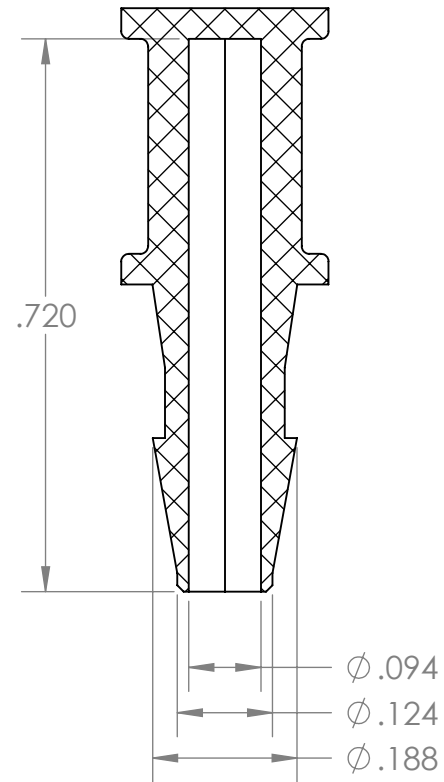

SECTION A-A

PROPRIETARY AND CONFIDENTIAL

Description

1/8" Hose Barb Plug,
Natural Nylon

THE INFORMATION CONTAINED IN THIS DRAWING IS THE SOLE PROPERTY OF INDUSTRIAL SPECIALTIES MFG. AND IS MED SPECIALITES. ANY REPRODUCTION IN PART OR AS A WHOLE WITHOUT THE WRITTEN PERMISSION OF INDUSTRIAL SPECIALTIES MFG. AND IS MED SPECIALITES IS PROHIBITED.

NAME	DATE
M.E.	3.22.2022

PART#
PJ-18-N

REV
1

SHEET 1 OF 1

SCALE: 4:1

DO NOT SCALE DRAWING

industrialspec.com | 800-781-8486