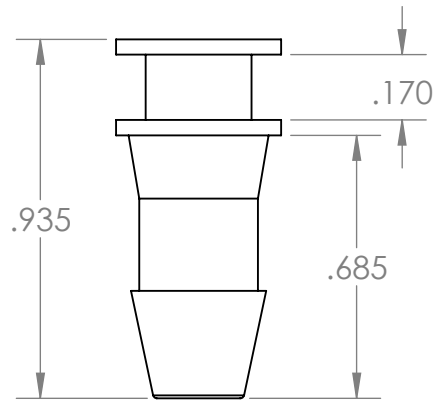

SECTION A-A

PROPRIETARY AND CONFIDENTIAL

Description

1/4" Hose Barb Plug,
White Polypropylene

THE INFORMATION CONTAINED IN THIS DRAWING IS THE SOLE PROPERTY OF INDUSTRIAL SPECIALTIES MFG. AND IS MED SPECIALITES. ANY REPRODUCTION IN PART OR AS A WHOLE WITHOUT THE WRITTEN PERMISSION OF INDUSTRIAL SPECIALTIES MFG. AND IS MED SPECIALITES IS PROHIBITED.

NAME	DATE
DRAWN BY: M.E.	3.22.2022

PART#

PJ-14-WPP

REV
1

SHEET 1 OF 1

SCALE: 2:1

DO NOT SCALE DRAWING

industrialspec.com | 800-781-8486