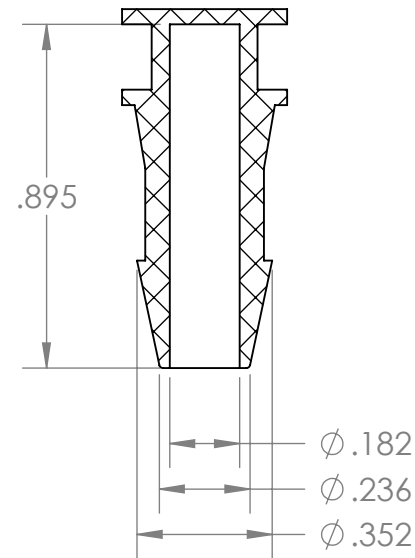

SECTION A-A

PROPRIETARY AND CONFIDENTIAL

Description

1/4" Hose Barb Plug,
White Polypropylene

THE INFORMATION CONTAINED IN THIS DRAWING IS THE SOLE PROPERTY OF INDUSTRIAL SPECIALTIES MFG. AND IS MED SPECIALITES. ANY REPRODUCTION IN PART OR AS A WHOLE WITHOUT THE WRITTEN PERMISSION OF INDUSTRIAL SPECIALTIES MFG. AND IS MED SPECIALITES IS PROHIBITED.

NAME	DATE
DRAWN BY: M.E.	3.22.2022

PART#

PJ-14-WPP

REV
1

SHEET 1 OF 1

SCALE: 2:1

DO NOT SCALE DRAWING

industrialspec.com | 800-781-8486