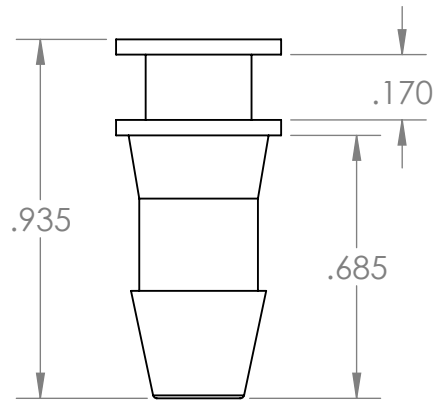

PROPRIETARY AND CONFIDENTIAL

Description

THE INFORMATION CONTAINED IN THIS DRAWING IS THE SOLE PROPERTY OF INDUSTRIAL SPECIALTIES MFG. AND IS MED SPECIALITES. ANY REPRODUCTION IN PART OR AS A WHOLE WITHOUT THE WRITTEN PERMISSION OF INDUSTRIAL SPECIALTIES MFG. AND IS MED SPECIALITES IS PROHIBITED.

1/4" Hose Barb Plug,
Non-Animal Derived Polypropylene

NAME	DATE
M.E.	3.22.2022

PART#

PJ-14-PP

REV
1

SHEET 1 OF 1

SCALE: 2:1

DO NOT SCALE DRAWING

industrialspec.com | 800-781-8486