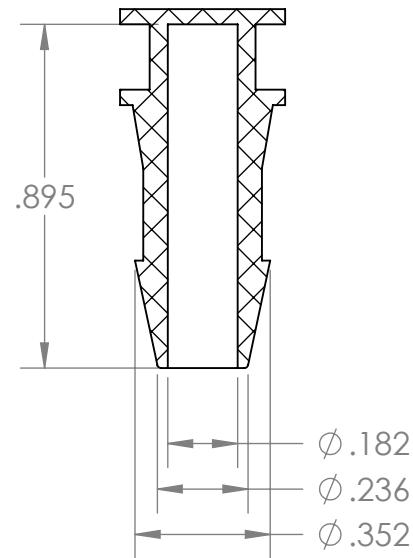

SECTION A-A

PROPRIETARY AND CONFIDENTIAL

Description

THE INFORMATION CONTAINED IN THIS DRAWING IS THE SOLE PROPERTY OF INDUSTRIAL SPECIALTIES MFG. AND IS MED SPECIALITES. ANY REPRODUCTION IN PART OR AS A WHOLE WITHOUT THE WRITTEN PERMISSION OF INDUSTRIAL SPECIALTIES MFG. AND IS MED SPECIALITES IS PROHIBITED.

1/4" Hose Barb Plug,
Non-Animal Derived Polypropylene

NAME	DATE
M.E.	3.22.2022

PART#

PJ-14-PP

REV
1

SHEET 1 OF 1

SCALE: 2:1

DO NOT SCALE DRAWING

industrialspec.com | 800-781-8486