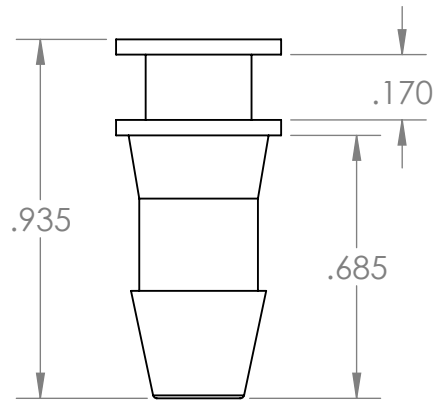

SECTION A-A

PROPRIETARY AND CONFIDENTIAL

Description

1/4" Hose Barb Plug,
Natural Kynar

THE INFORMATION CONTAINED IN THIS DRAWING IS THE SOLE PROPERTY OF INDUSTRIAL SPECIALTIES MFG. AND IS MED SPECIALITES. ANY REPRODUCTION IN PART OR AS A WHOLE WITHOUT THE WRITTEN PERMISSION OF INDUSTRIAL SPECIALTIES MFG. AND IS MED SPECIALITES IS PROHIBITED.

NAME	DATE
M.E.	3.22.2022

PART#

PJ-14-K

REV
1

SHEET 1 OF 1

SCALE: 2:1

DO NOT SCALE DRAWING

industrialspec.com | 800-781-8486