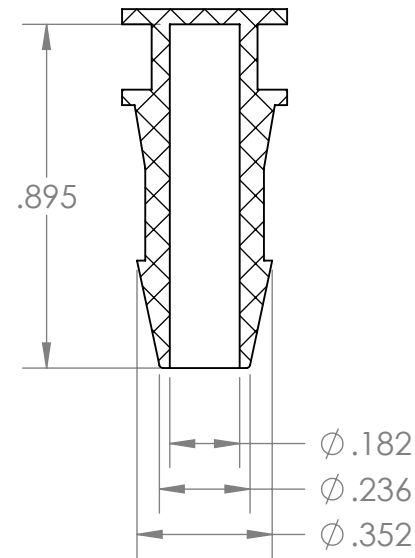

SECTION A-A

PROPRIETARY AND CONFIDENTIAL

Description

1/4" Hose Barb Plug,
Natural Kynar

THE INFORMATION CONTAINED IN THIS DRAWING IS THE SOLE PROPERTY OF INDUSTRIAL SPECIALTIES MFG. AND IS MED SPECIALITES. ANY REPRODUCTION IN PART OR AS A WHOLE WITHOUT THE WRITTEN PERMISSION OF INDUSTRIAL SPECIALTIES MFG. AND IS MED SPECIALITES IS PROHIBITED.

NAME	DATE
M.E.	3.22.2022

PART#

PJ-14-K

REV
1

SHEET 1 OF 1

SCALE: 2:1

DO NOT SCALE DRAWING

industrialspec.com | 800-781-8486