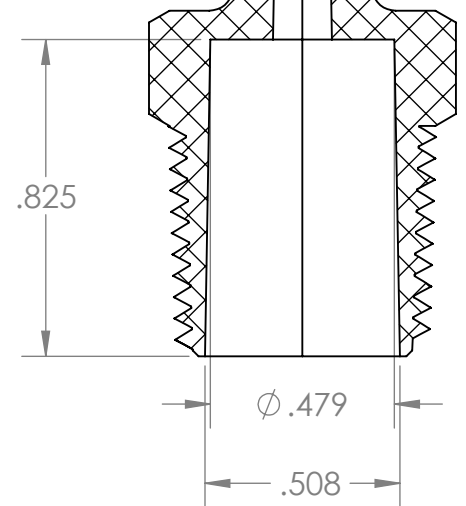

SECTION A-A

PROPRIETARY AND CONFIDENTIAL

Description

1/4" Hose Barb x 3/8" Male NPT Branch Tee,
White Polypropylene

THE INFORMATION CONTAINED IN THIS DRAWING IS THE SOLE PROPERTY OF INDUSTRIAL SPECIALTIES MFG. AND IS MED SPECIALITES. ANY REPRODUCTION IN PART OR AS A WHOLE WITHOUT THE WRITTEN PERMISSION OF INDUSTRIAL SPECIALTIES MFG. AND IS MED SPECIALITES IS PROHIBITED.

NAME DATE
DRAWN BY: M.E. 2.21.2022

PART#

MTBJ-14-6M-WPP

REV
1

SHEET 1 OF 1

SCALE: 2:1

DO NOT SCALE DRAWING

industrialspec.com | 800-781-8486