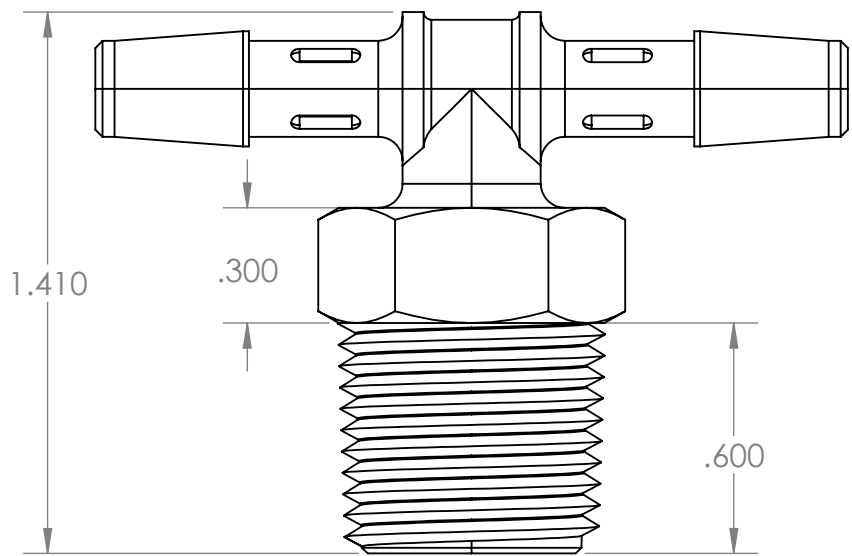

SECTION A-A

PROPRIETARY AND CONFIDENTIAL

Description

1/4" Hose Barb x 3/8" Male NPT Branch Tee,
White Polypropylene

THE INFORMATION CONTAINED IN THIS DRAWING IS THE SOLE PROPERTY OF INDUSTRIAL SPECIALTIES MFG. AND IS MED SPECIALITES. ANY REPRODUCTION IN PART OR AS A WHOLE WITHOUT THE WRITTEN PERMISSION OF INDUSTRIAL SPECIALTIES MFG. AND IS MED SPECIALITES IS PROHIBITED.

NAME DATE
DRAWN BY: M.E. 2.21.2022

PART#

MTBJ-14-6M-WPP

REV
1

SHEET 1 OF 1

SCALE: 2:1

DO NOT SCALE DRAWING

industrialspec.com | 800-781-8486