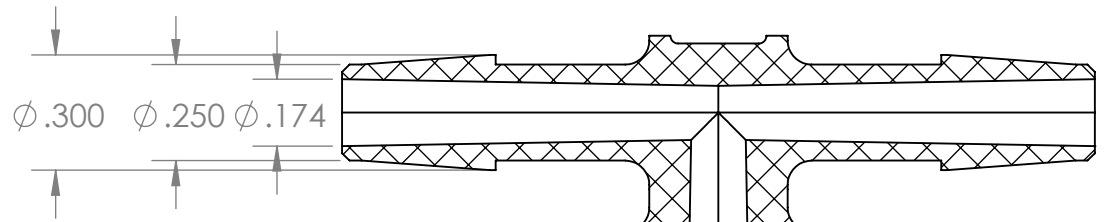

SECTION A-A

PROPRIETARY AND CONFIDENTIAL

Description

1/4" Hose Barb x 3/8" Male NPT Branch Tee,
White Polypropylene

THE INFORMATION CONTAINED IN THIS DRAWING IS THE SOLE PROPERTY OF INDUSTRIAL SPECIALTIES MFG. AND IS MED SPECIALITES. ANY REPRODUCTION IN PART OR AS A WHOLE WITHOUT THE WRITTEN PERMISSION OF INDUSTRIAL SPECIALTIES MFG. AND IS MED SPECIALITES IS PROHIBITED.

NAME DATE
DRAWN BY: M.E. 2.21.2022

PART#

MTBJ-14-6M-WPP

REV
1

SHEET 1 OF 1

SCALE: 2:1

DO NOT SCALE DRAWING

industrialspec.com | 800-781-8486