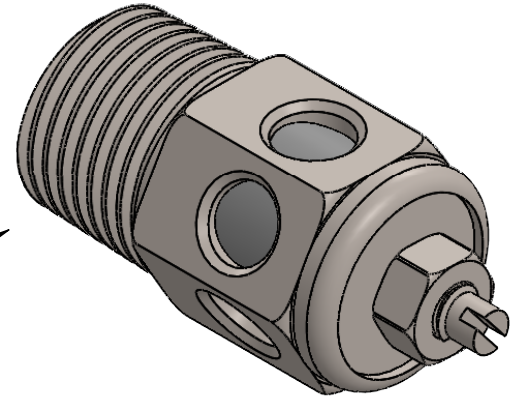

Fully Open

Fully Closed

PROPRIETARY AND CONFIDENTIAL

**Description**

THE INFORMATION CONTAINED IN THIS DRAWING IS THE SOLE PROPERTY OF INDUSTRIAL SPECIALTIES MFG. AND IS MED SPECIALITES. ANY REPRODUCTION IN PART OR AS A WHOLE WITHOUT THE WRITTEN PERMISSION OF INDUSTRIAL SPECIALTIES MFG. AND IS MED SPECIALITES IS PROHIBITED.

1/2" Male NPT Speed Control Muffler  
70 Micron, 316 Stainless Steel Element,  
303 Stainless Steel Body

NAME	DATE
M.S.	04/22/2021

**PART#** MS-8M-70-SS

REV  
1

SHEET 1 OF 1

SCALE: 2:1

DO NOT SCALE DRAWING

industrialspec.com | 800-781-8486