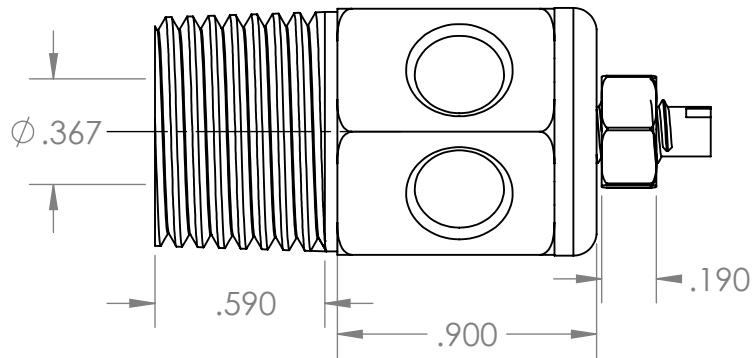

PROPRIETARY AND CONFIDENTIAL

Description

THE INFORMATION CONTAINED IN THIS DRAWING IS THE SOLE PROPERTY OF INDUSTRIAL SPECIALTIES MFG. AND IS MED SPECIALITES. ANY REPRODUCTION IN PART OR AS A WHOLE WITHOUT THE WRITTEN PERMISSION OF INDUSTRIAL SPECIALTIES MFG. AND IS MED SPECIALITES IS PROHIBITED.

1/2" Male NPT Speed Control Muffler
70 Micron, 316 Stainless Steel Element,
303 Stainless Steel Body

NAME	DATE
M.S.	04/22/2021

PART# MS-8M-70-SS

REV
1

SHEET 1 OF 1

SCALE: 2:1

DO NOT SCALE DRAWING

industrialspec.com | 800-781-8486