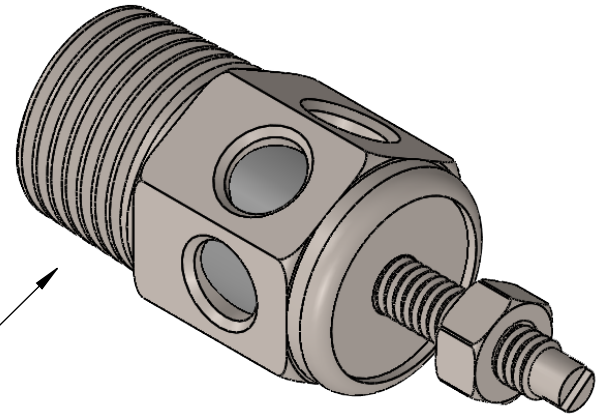

Fully Open

Fully Closed

PROPRIETARY AND CONFIDENTIAL

**Description**

THE INFORMATION CONTAINED IN THIS DRAWING IS THE SOLE PROPERTY OF INDUSTRIAL SPECIALTIES MFG. AND IS MED SPECIALITES. ANY REPRODUCTION IN PART OR AS A WHOLE WITHOUT THE WRITTEN PERMISSION OF INDUSTRIAL SPECIALTIES MFG. AND IS MED SPECIALITES IS PROHIBITED.

1/2" Male NPT Speed Control Muffler  
70 Micron, 316 Stainless Steel Element,  
303 Stainless Steel Body

NAME	DATE
M.S.	04/22/2021

**PART#** MS-8M-70-SS

REV  
1

SHEET 1 OF 1

SCALE: 2:1

DO NOT SCALE DRAWING

industrialspec.com | 800-781-8486