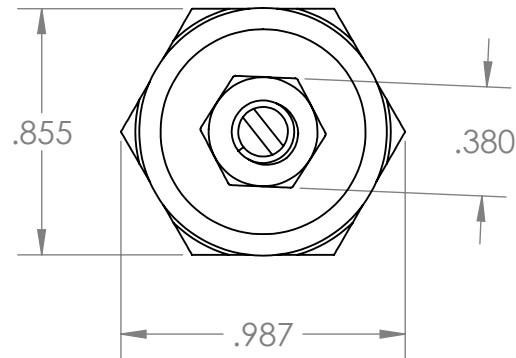

PROPRIETARY AND CONFIDENTIAL

Description

THE INFORMATION CONTAINED IN THIS DRAWING IS THE SOLE PROPERTY OF INDUSTRIAL SPECIALTIES MFG. AND IS MED SPECIALITES. ANY REPRODUCTION IN PART OR AS A WHOLE WITHOUT THE WRITTEN PERMISSION OF INDUSTRIAL SPECIALTIES MFG. AND IS MED SPECIALITES IS PROHIBITED.

1/2" Male NPT Speed Control Muffler
70 Micron, 316 Stainless Steel Element,
303 Stainless Steel Body

NAME	DATE
M.S.	04/22/2021

PART# MS-8M-70-SS

REV
1

SHEET 1 OF 1

SCALE: 2:1

DO NOT SCALE DRAWING

industrialspec.com | 800-781-8486