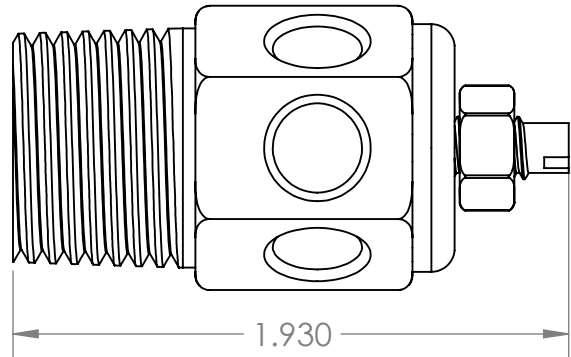

Fully Closed