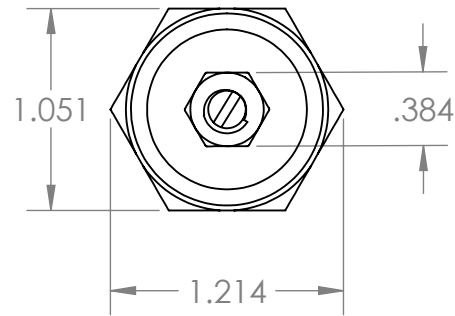

PROPRIETARY AND CONFIDENTIAL

Description

THE INFORMATION CONTAINED IN THIS DRAWING IS THE SOLE PROPERTY OF INDUSTRIAL SPECIALTIES MFG. AND IS MED SPECIALITES. ANY REPRODUCTION IN PART OR AS A WHOLE WITHOUT THE WRITTEN PERMISSION OF INDUSTRIAL SPECIALTIES MFG. AND IS MED SPECIALITES IS PROHIBITED.

3/4" Male NPT Speed Control Muffler
70 Micron, 316 Stainless Steel Element,
303 Stainless Steel Body

NAME	DATE
M.S.	04/22/2021

PART# MS-12M-70-SS

REV
1

SHEET 1 OF 1

SCALE: 1:1

DO NOT SCALE DRAWING

ISM Industrial Specialties Mfg.
& IS MED Specialties (ISM)
industrialspec.com | 800-781-8486