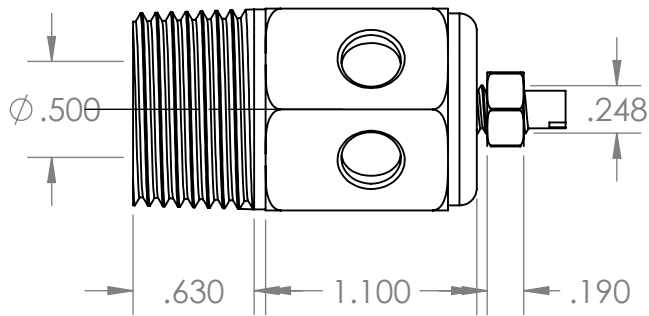

PROPRIETARY AND CONFIDENTIAL

Description

THE INFORMATION CONTAINED IN THIS DRAWING IS THE SOLE PROPERTY OF INDUSTRIAL SPECIALTIES MFG. AND IS MED SPECIALITES. ANY REPRODUCTION IN PART OR AS A WHOLE WITHOUT THE WRITTEN PERMISSION OF INDUSTRIAL SPECIALTIES MFG. AND IS MED SPECIALITES IS PROHIBITED.

3/4" Male NPT Speed Control Muffler
70 Micron, 316 Stainless Steel Element,
303 Stainless Steel Body

NAME	DATE
M.S.	04/22/2021

PART# MS-12M-70-SS

REV
1

SHEET 1 OF 1

SCALE: 1:1

DO NOT SCALE DRAWING

ISM Industrial Specialties Mfg.
& IS MED Specialties (ISM)
industrialspec.com | 800-781-8486