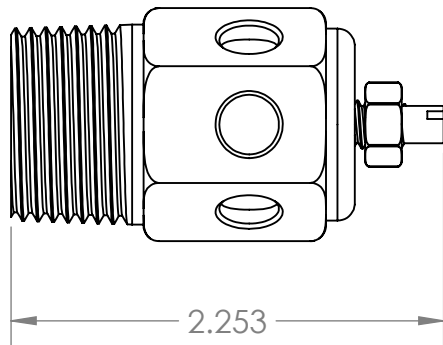

Fully Closed