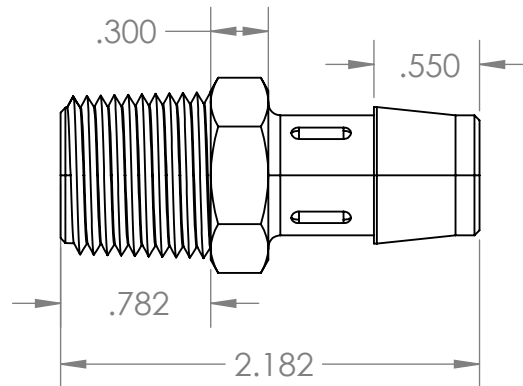

SECTION A-A

PROPRIETARY AND CONFIDENTIAL

Description

5/8" Hose Barb x 1/2" Male NPT Adapter,
High Density Polyethylene

THE INFORMATION CONTAINED IN THIS DRAWING IS THE SOLE PROPERTY OF INDUSTRIAL SPECIALTIES MFG. AND IS MED SPECIALITES. ANY REPRODUCTION IN PART OR AS A WHOLE WITHOUT THE WRITTEN PERMISSION OF INDUSTRIAL SPECIALTIES MFG. AND IS MED SPECIALITES IS PROHIBITED.

NAME	DATE
M.S.	04/26/2022

PART# MCBJ-58-8M-PE

REV
1

SHEET 1 OF 1

SCALE: 1:1

DO NOT SCALE DRAWING

industrialspec.com | 800-781-8486