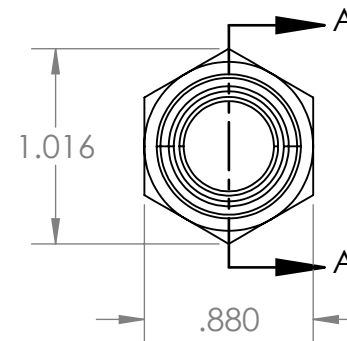

SECTION A-A

PROPRIETARY AND CONFIDENTIAL

Description

5/8" Hose Barb x 1/2" Male NPT Adapter,
High Density Polyethylene

THE INFORMATION CONTAINED IN THIS DRAWING IS THE SOLE PROPERTY OF INDUSTRIAL SPECIALTIES MFG. AND IS MED SPECIALITES. ANY REPRODUCTION IN PART OR AS A WHOLE WITHOUT THE WRITTEN PERMISSION OF INDUSTRIAL SPECIALTIES MFG. AND IS MED SPECIALITES IS PROHIBITED.

NAME	DATE
M.S.	04/26/2022

PART# MCBJ-58-8M-PE

REV
1

SHEET 1 OF 1

SCALE: 1:1

DO NOT SCALE DRAWING

industrialspec.com | 800-781-8486